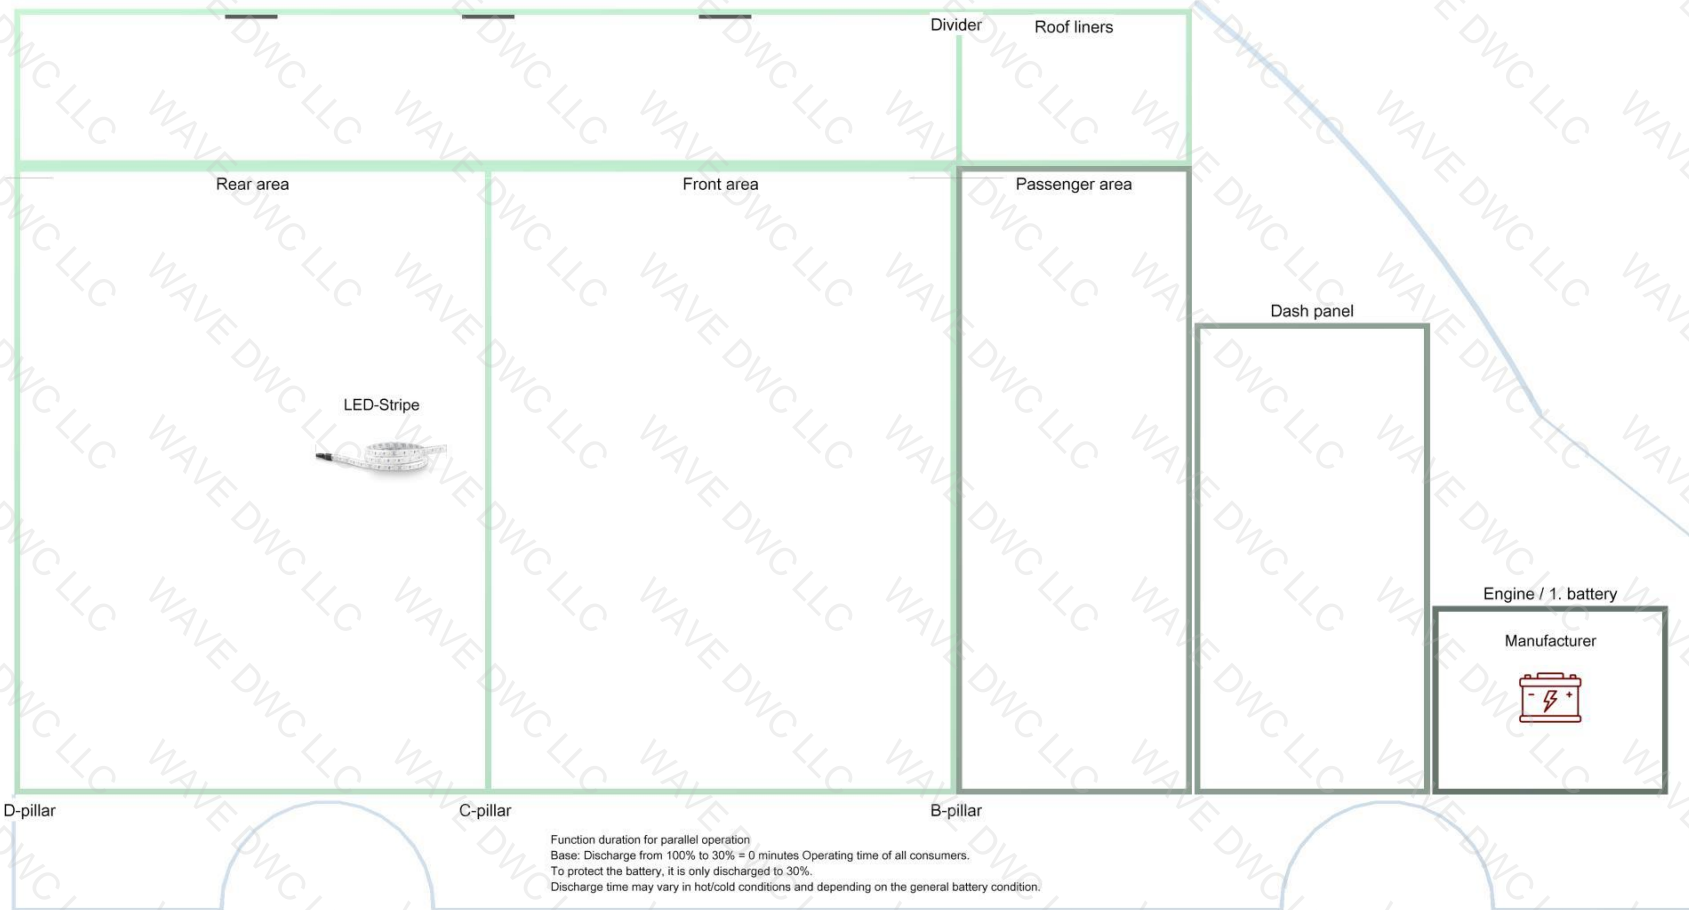

Electrical illustration

Subject to change.

bott. mastering space and time.

WAVE DWC LLC

Date: 10.03.2026
Quotation N° Art No: 45009
Project: Service Van - General Purpose
Contact person: Rami Waleed
Page 11 from 12

Manufacturer: Volkswagen
Model: T6 (2015-2025)
Drive: Rear (single) / 4x4
2. battery (OEM) No
Interface: No

Sliding door: Right
Rear: Rear door
Length/Height: L1 H1
Wheelbase: 3000 mm
Flooring panel: bott flooring panel

rami@waveuae.com
Telephone +971 52 7749795