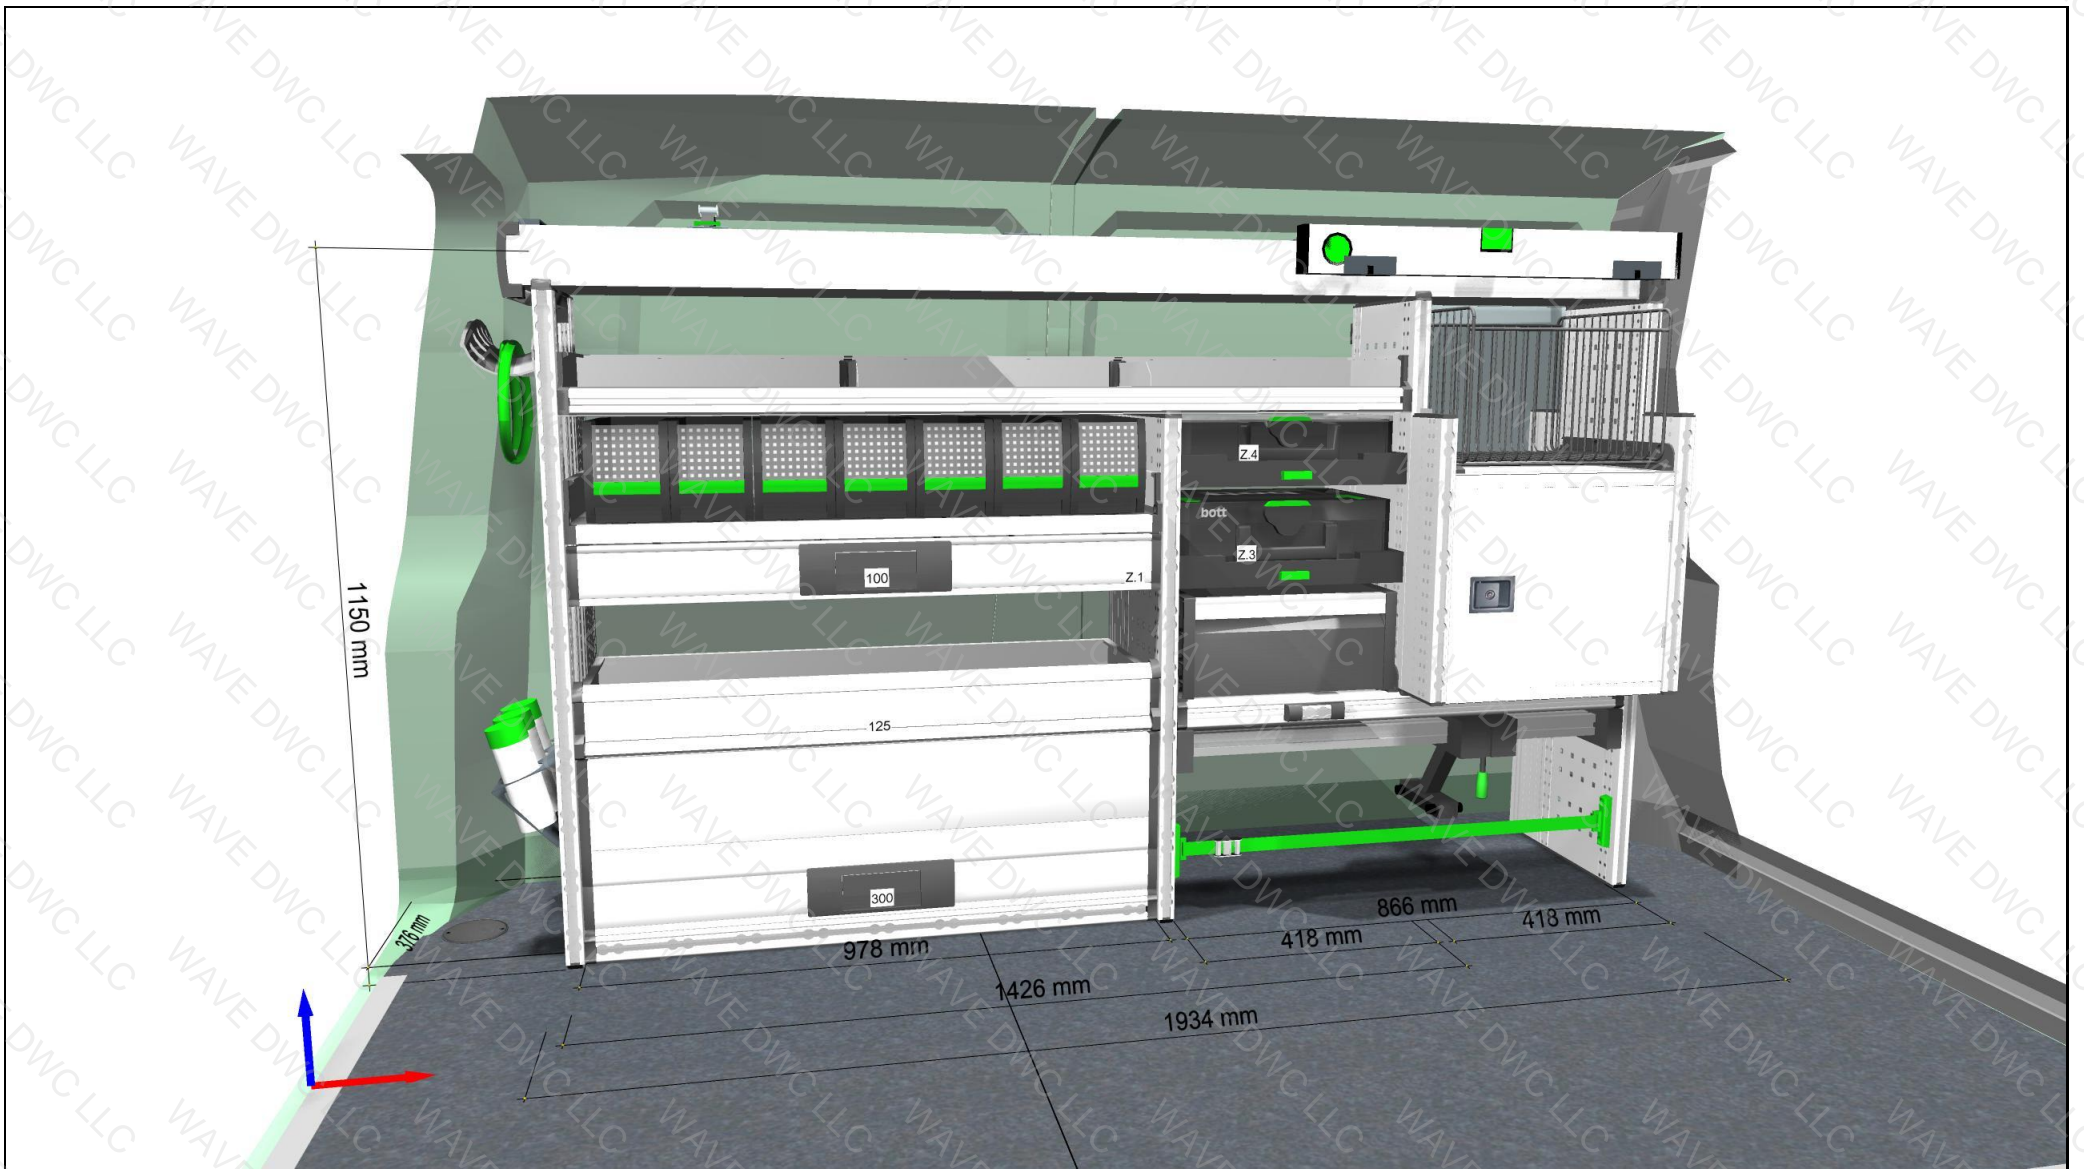

Manufacturer: Volkswagen
 Model: T6 (2015-2025)
 Drive: Rear (single) / 4x4
 2. battery (OEM) No
 Interface: No

Sliding door: Right
 Rear: Rear door
 Length/Height: L1 H1
 Wheelbase: 3000 mm
 Flooring panel: bott flooring panel

Manufacturer: Volkswagen
 Model: T6 (2015-2025)
 Drive: Rear (single) / 4x4
 2. battery (OEM)
 Interface: No

Sliding door: Right
 Rear: Rear door
 Length/Height: L1 H1
 Wheelbase: 3000 mm
 Flooring panel: bott flooring panel