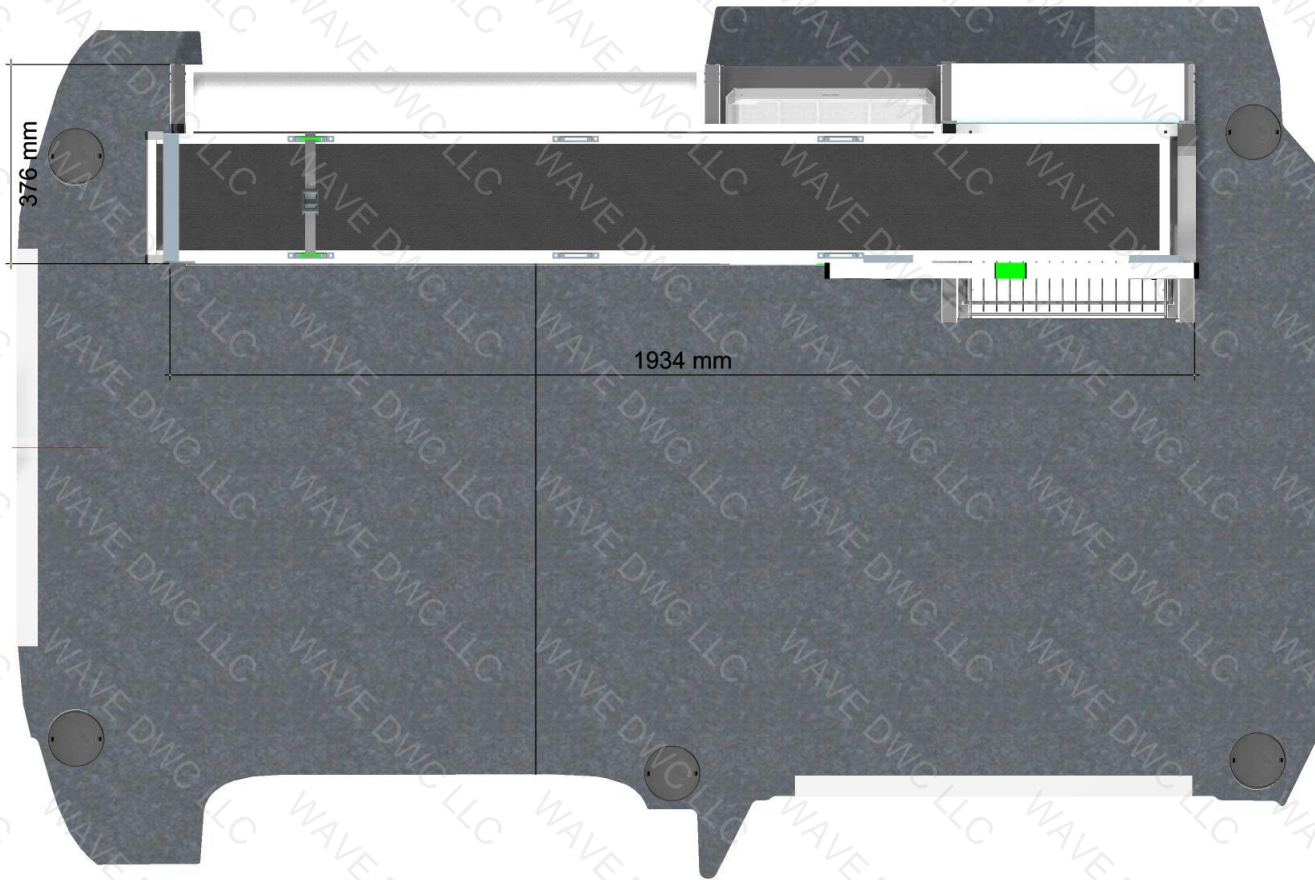

Floor plate

Subject to change.

bott. mastering space and time.

WAVE DWC LLC

Date: 10.03.2026
Quotation N° Art No: 45009
Project: Service Van - General Purpose
Contact person: Rami Waleed
Page 9 from 12

Manufacturer: Volkswagen
Model: T6 (2015-2025)
Drive: Rear (single) / 4x4
2. battery (OEM) No
Interface: No

Sliding door: Right
Rear: Rear door
Length/Height: L1 H1
Wheelbase: 3000 mm
Flooring panel: bott flooring panel

rami@waveuae.com
Telephone +971 52 7749795