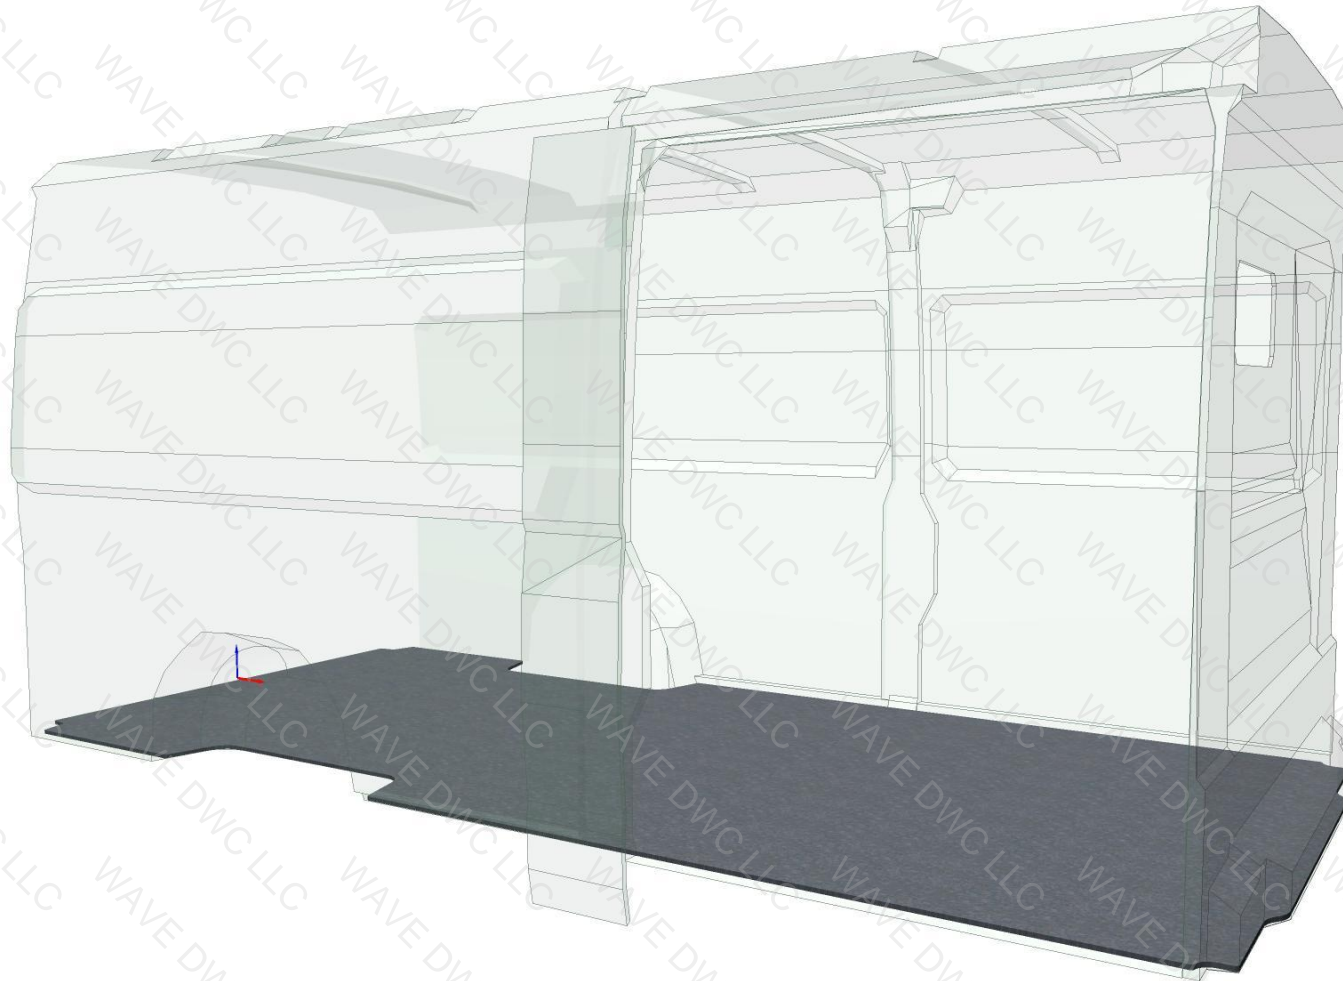

Basic-Interior

Subject to change.

bott. mastering space and time.

WAVE DWC LLC

Date: 10.03.2026
Quotation N° Art No: 45008
Project: Pet Grooming.
Contact person: Rami Waleed
Page 9 from 11

rami@waveuae.com
Telephone +971 52 7749795

Manufacturer: Peugeot
Model: Boxer (2006-)
Drive: Front -Electric-
2. battery (OEM) Yes
Interface: Yes

Sliding door: Right
Rear: Rear door
Length/Height: L4 H2
Wheelbase: 4035L mm
Flooring panel: bott flooring panel