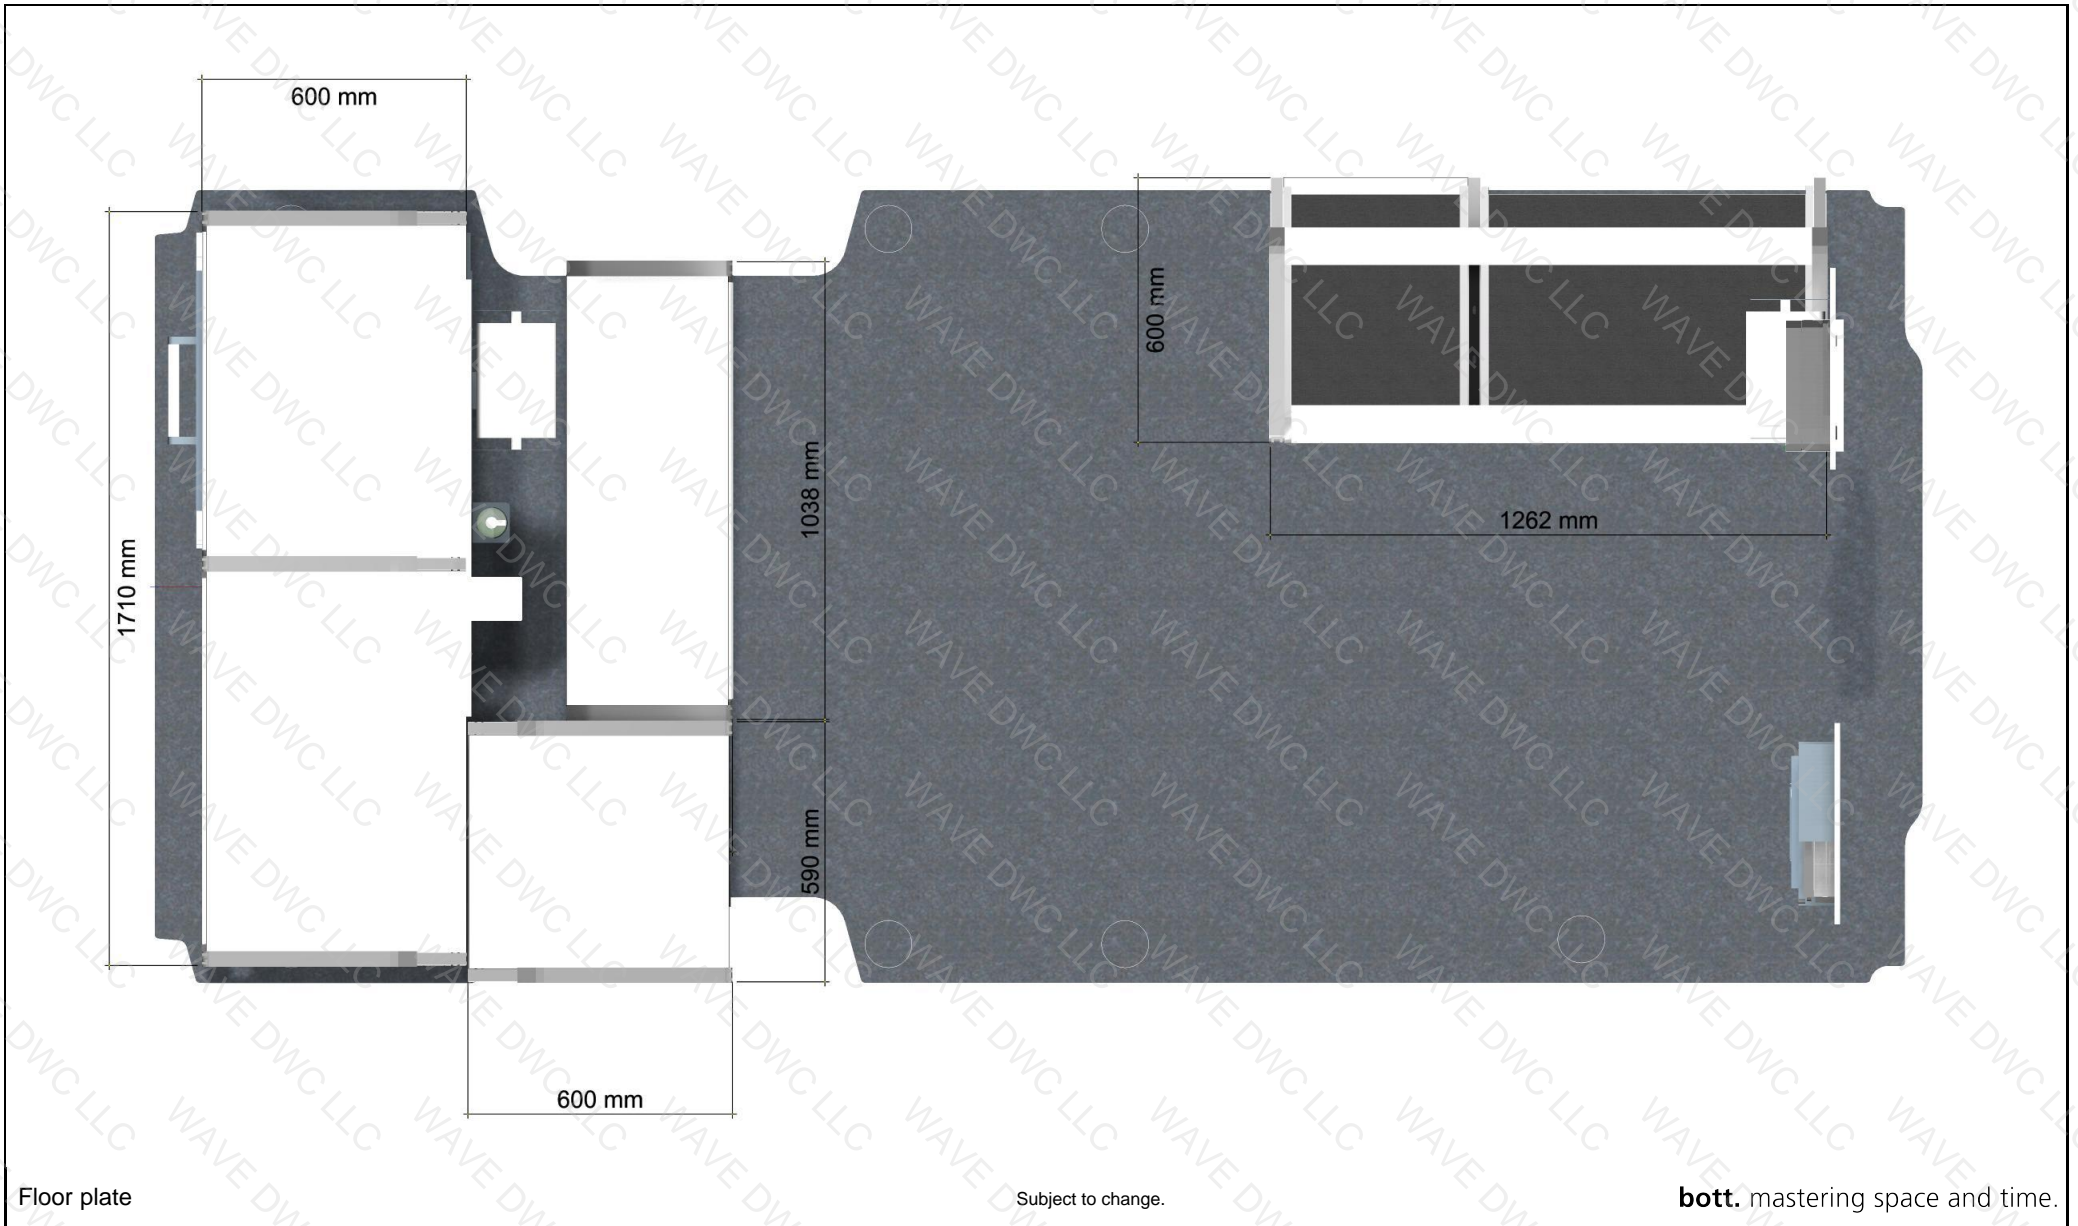

Manufacturer: Peugeot
 Model: Boxer (2006-)
 Drive: Front -Electric-
 2. battery (OEM)
 Interface: Yes

Sliding door: Right
 Rear: Rear door
 Length/Height: L4 H2
 Wheelbase: 4035L mm
 Flooring panel: bott flooring panel

Manufacturer: Peugeot
 Model: Boxer (2006-)
 Drive: Front -Electric-
 2. battery (OEM) Yes
 Interface: Yes

Sliding door: Right
 Rear: Rear door
 Length/Height: L4 H2
 Wheelbase: 4035L mm
 Flooring panel: bott flooring panel