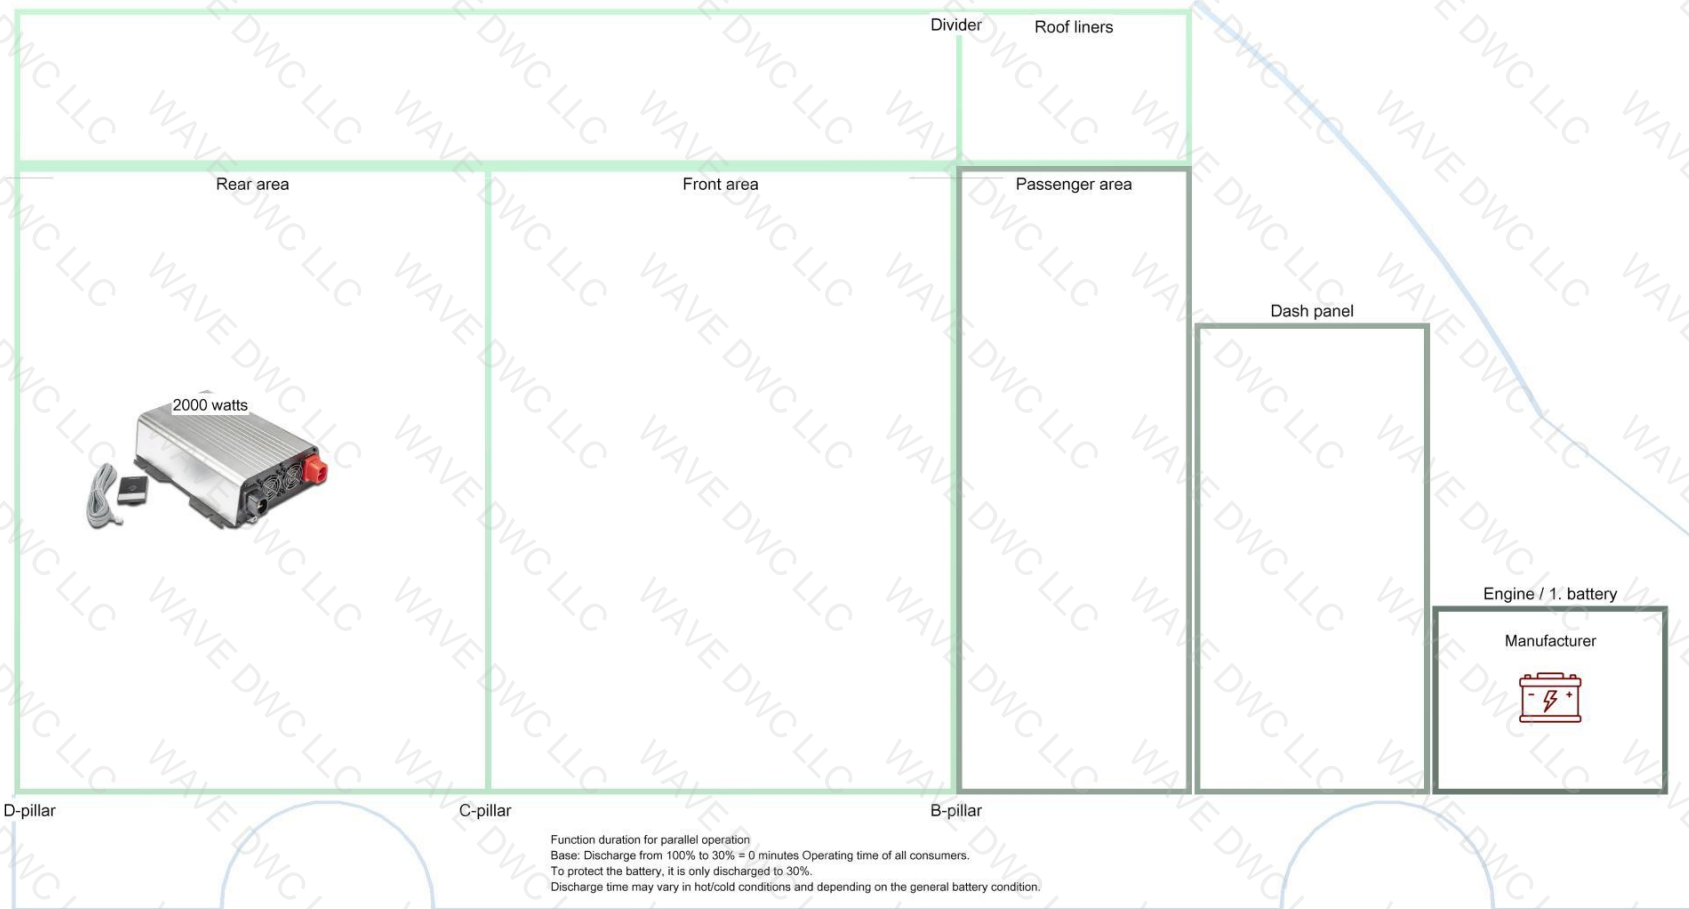

rami@waveuae.com
 Telephone +971 52 7749795

Manufacturer: Peugeot
 Model: Boxer (2006-)
 Drive: Front -Electric-
 2. battery (OEM) Yes
 Interface: Yes

Sliding door: Right
 Rear: Rear door
 Length/Height: L4 H2
 Wheelbase: 4035L mm
 Flooring panel: bott flooring panel