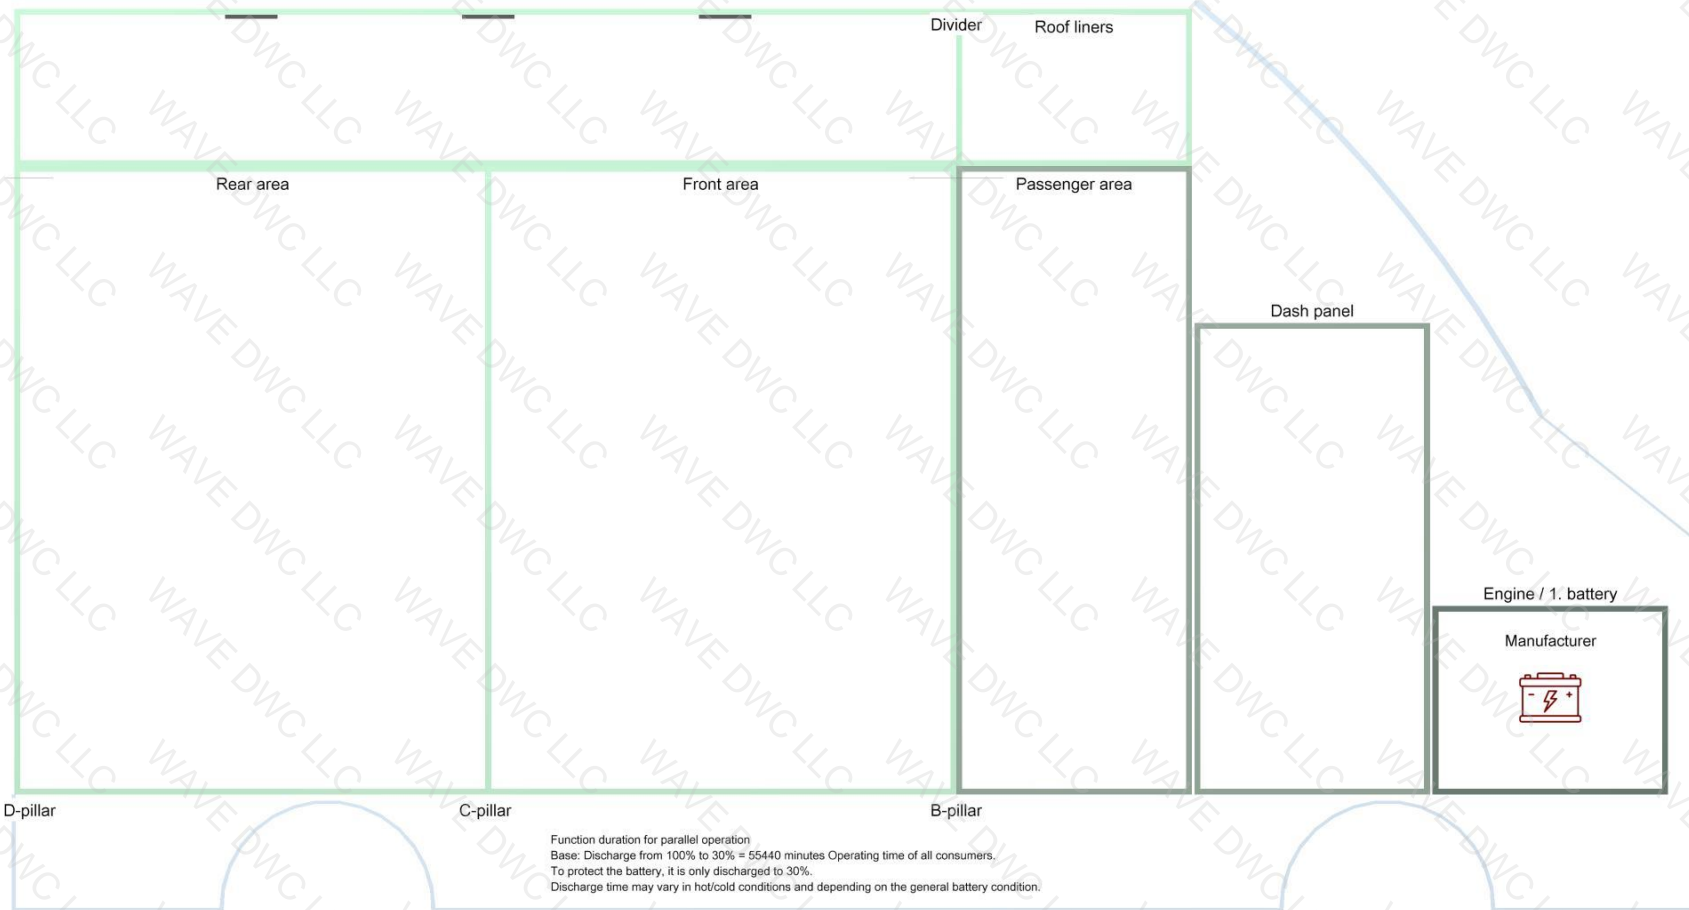

Electrical illustration

Subject to change.

bott. mastering space and time.

WAVE DWC LLC

rami@waveuae.com

Telephone +971 52 7749795

Date: 09.03.2026

Quotation N° Art No: 45007

Project: Facility Management Van

Contact person: Rami Waleed

Page 10 from 11

Manufacturer:

Model:

Drive:

2. battery (OEM)

Interface:

Renault

Master XDD (2024-)

Front

No

--

Sliding door:

Rear:

Length/Height:

Wheelbase:

Flooring panel:

Right

Rear door

L2 H2

3583 mm

bott flooring panel