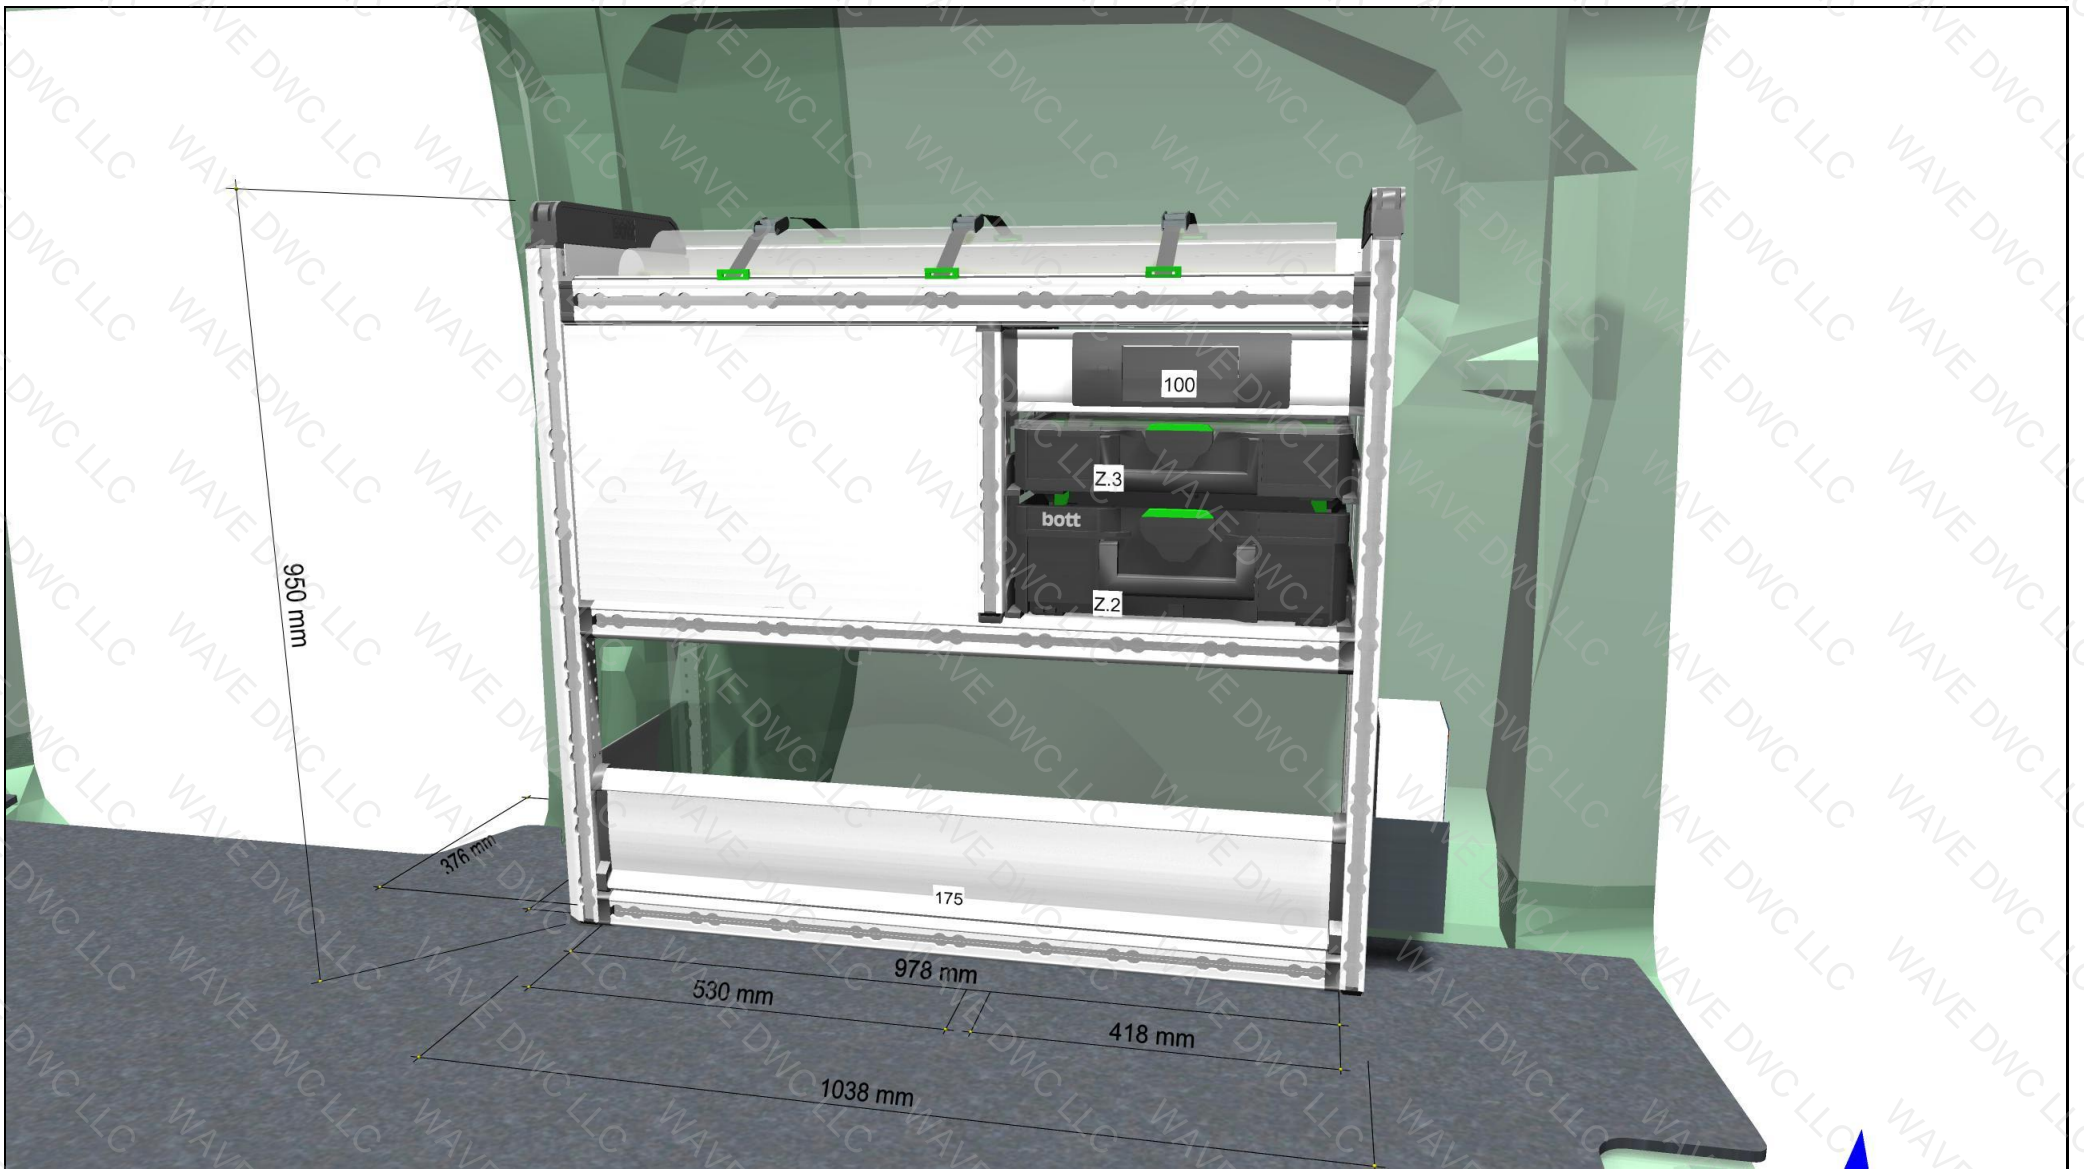

Manufacturer: Peugeot  
 Model: Expert (2016-)  
 Drive: Front  
 2. battery (OEM)  
 No  
 No  
 Interface:

Sliding door: Right and Left  
 Rear: Rear door  
 Length/Height: L3 H1  
 Wheelbase: 3275L mm  
 Flooring panel: Manufacturer