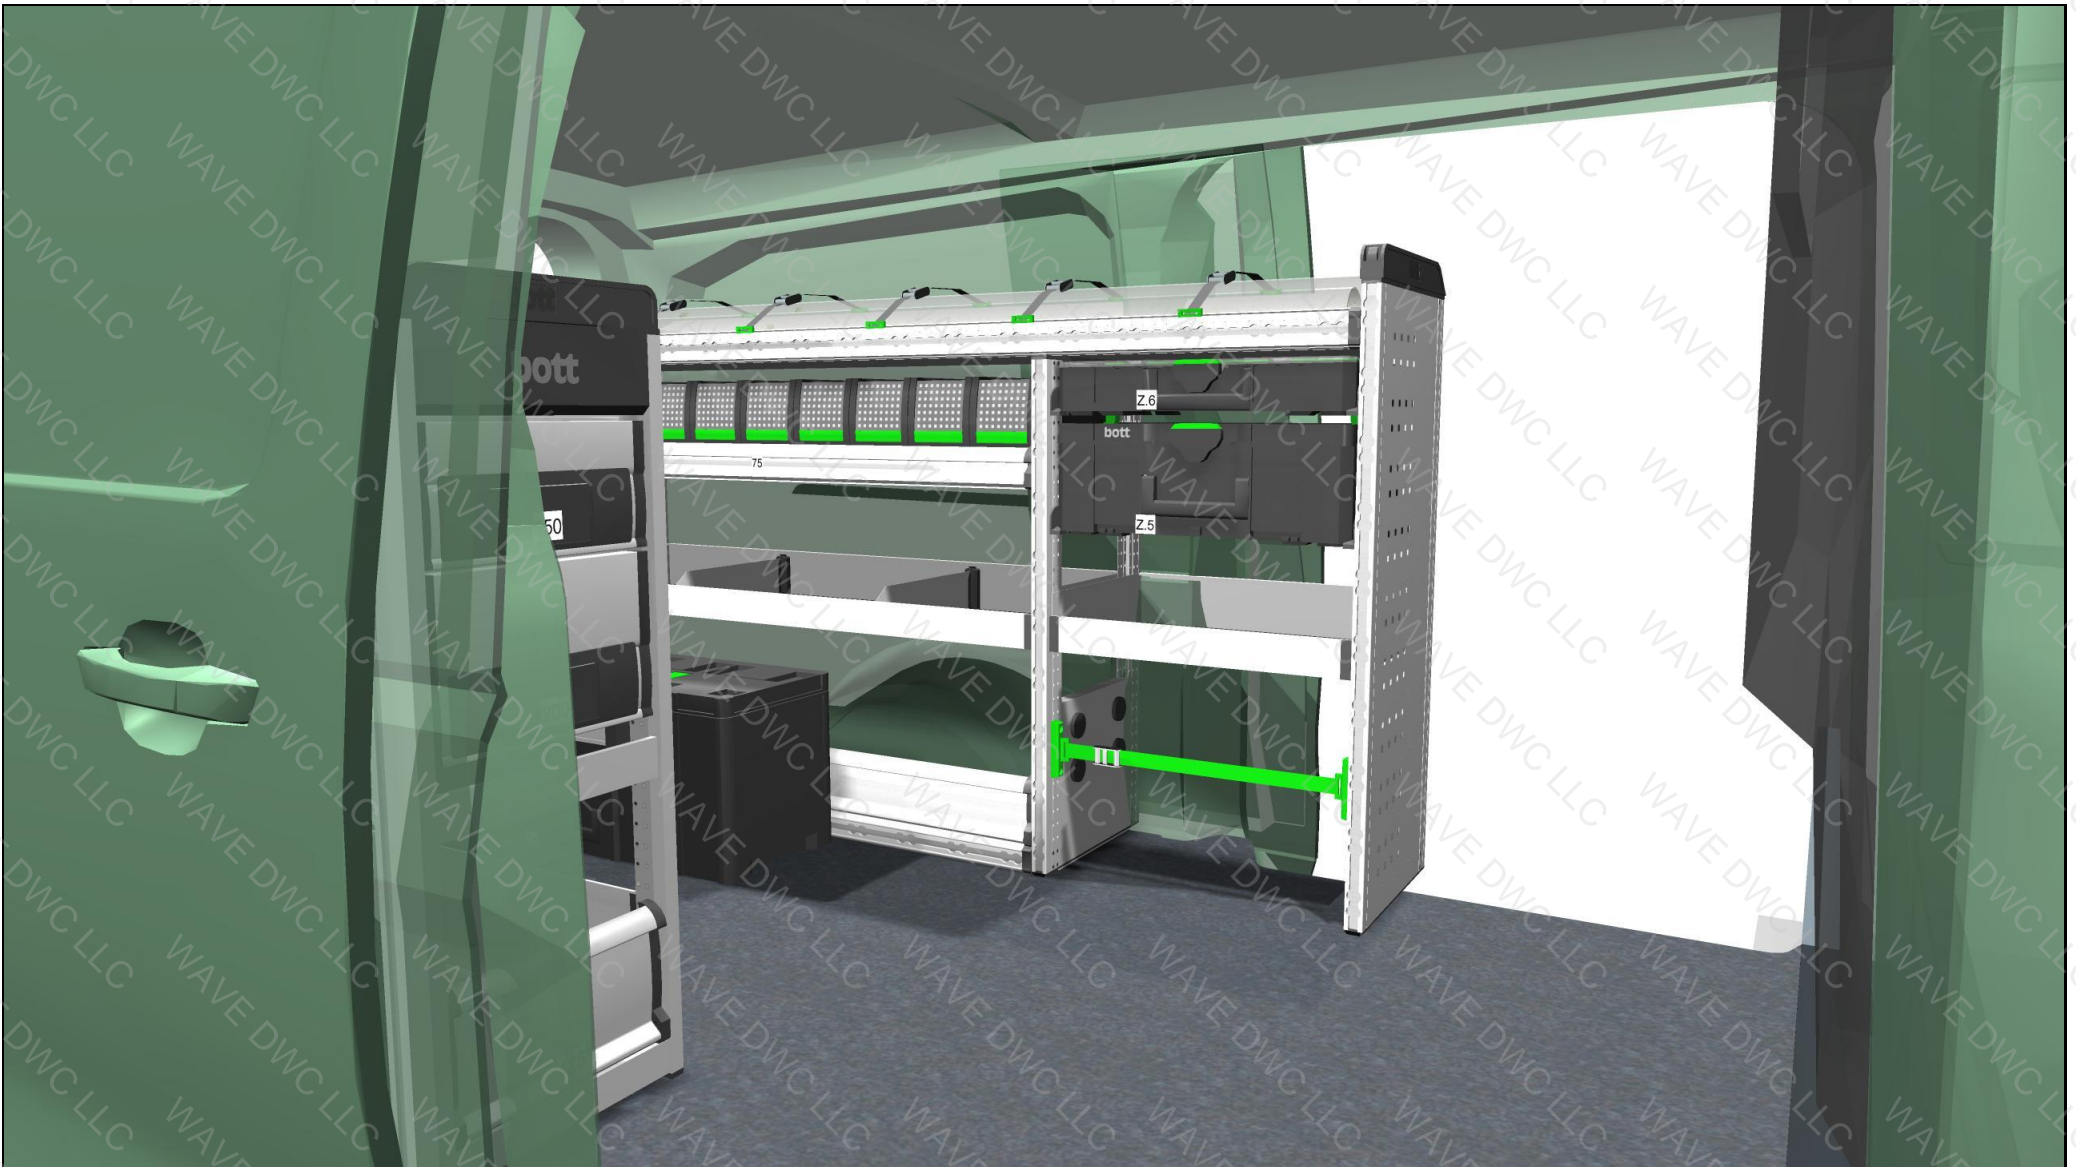

Manufacturer: Peugeot  
 Model: Expert (2016-)  
 Drive: Front  
 2. battery (OEM)  
 Interface: No

Sliding door: Right and Left  
 Rear: Rear door  
 Length/Height: L3 H1  
 Wheelbase: 3275L mm  
 Flooring panel: Manufacturer