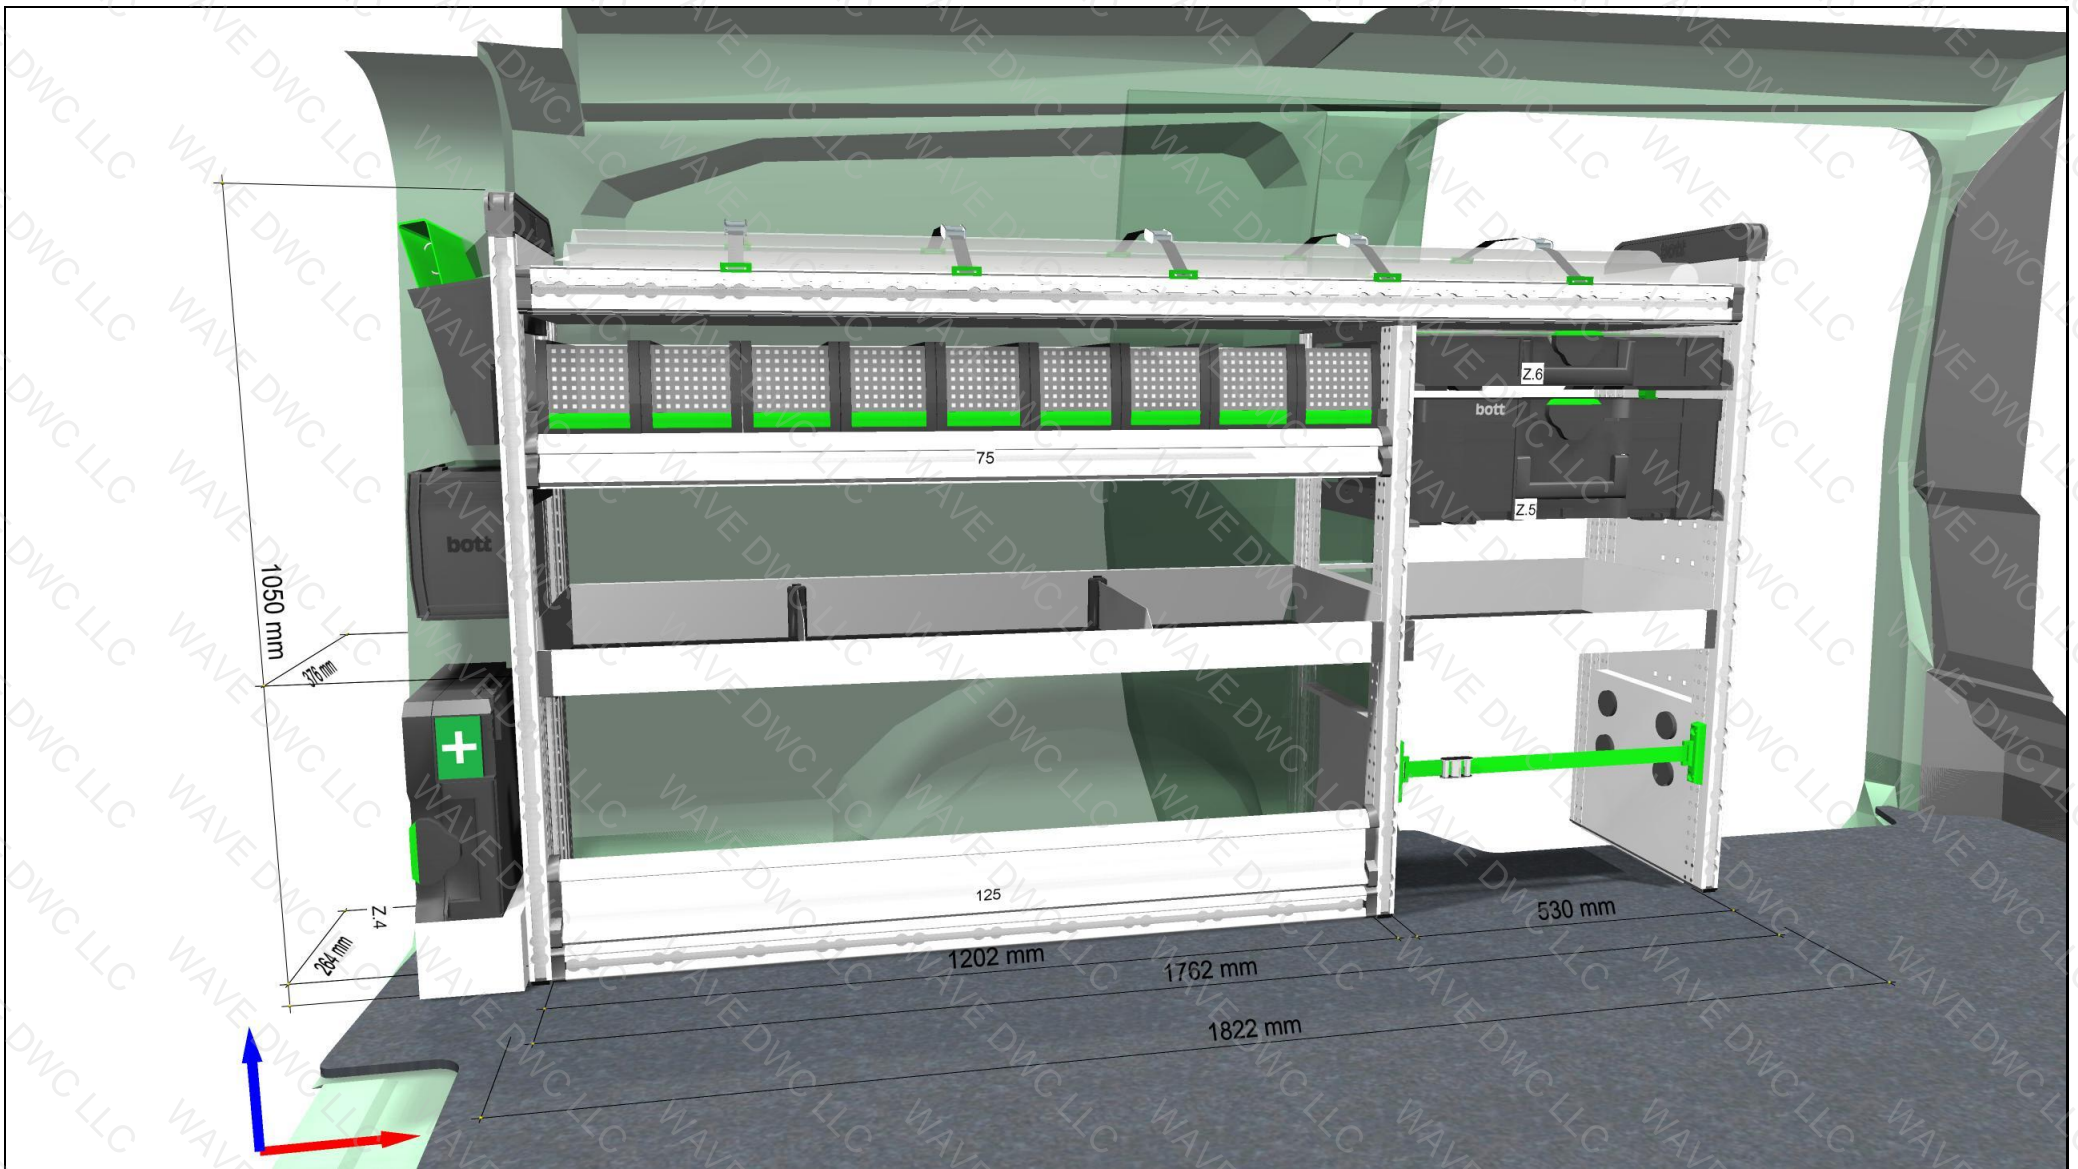

Manufacturer: Peugeot  
 Model: Expert (2016-)  
 Drive: Front  
 2. battery (OEM)  
 Interface: No

Sliding door: Right and Left  
 Rear: Rear door  
 Length/Height: L3 H1  
 Wheelbase: 3275L mm  
 Flooring panel: Manufacturer