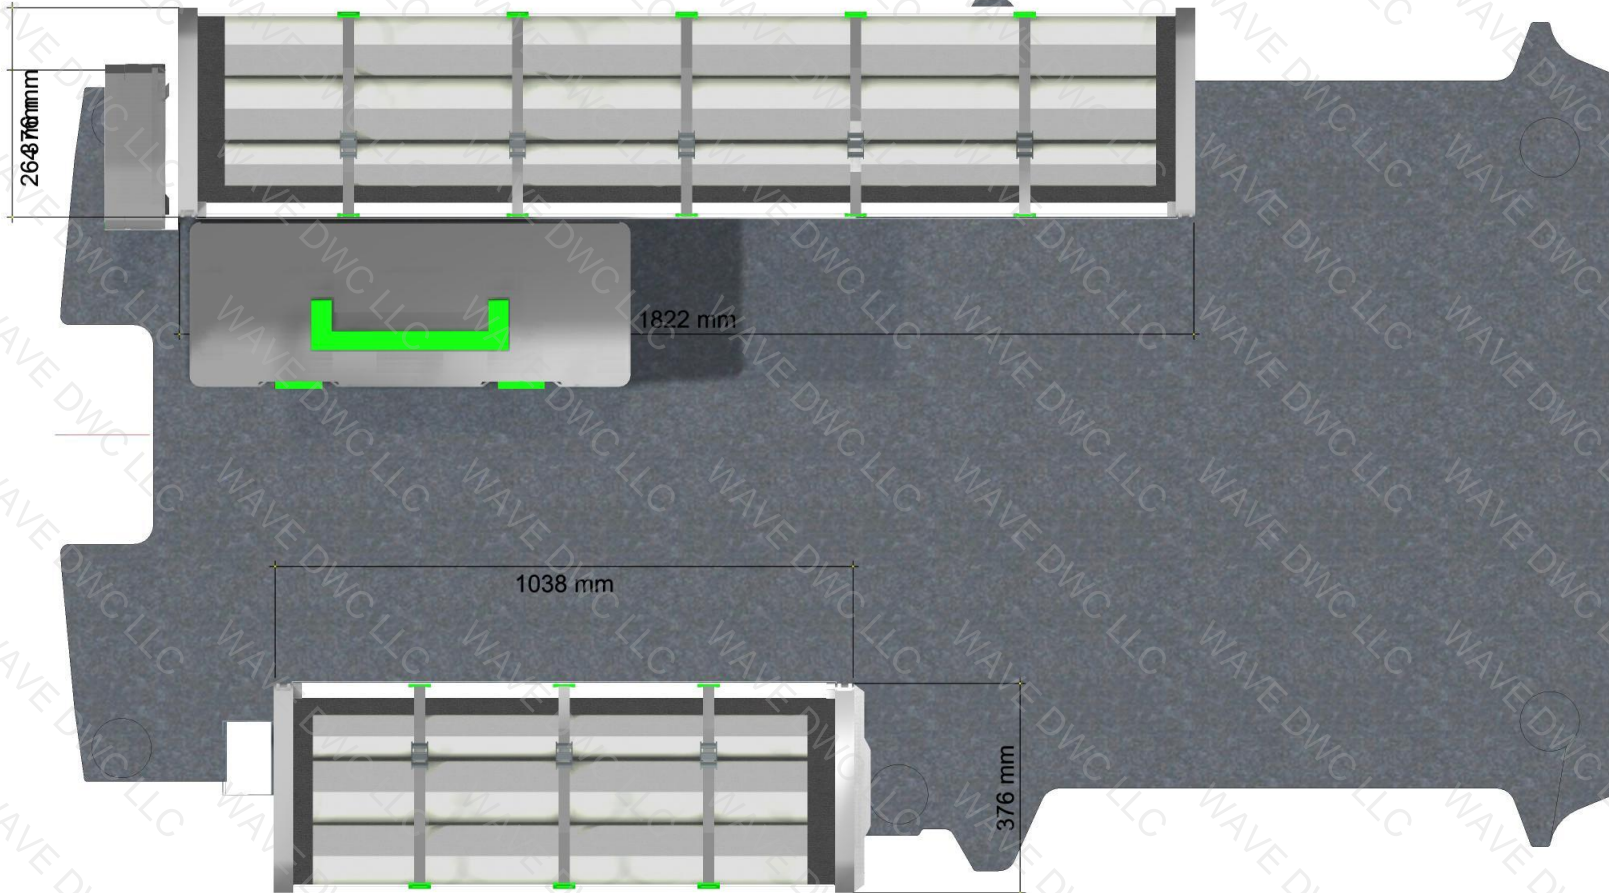

Floor plate

Subject to change.

bott. mastering space and time.

WAVE DWC LLC

Date: 10.03.2026
Quotation N° Art No. 70099111.19M
Project: Economy Packages - Medium
Contact person: Rami Waleed
Page 9 from 12

Manufacturer: Peugeot
Model: Expert (2016-)
Drive: Front
2. battery (OEM)
Interface: No

Sliding door: Right and Left
Rear: Rear door
Length/Height: L3 H1
Wheelbase: 3275L mm
Flooring panel: Manufacturer

rami@waveuae.com
Telephone +971 52 7749795