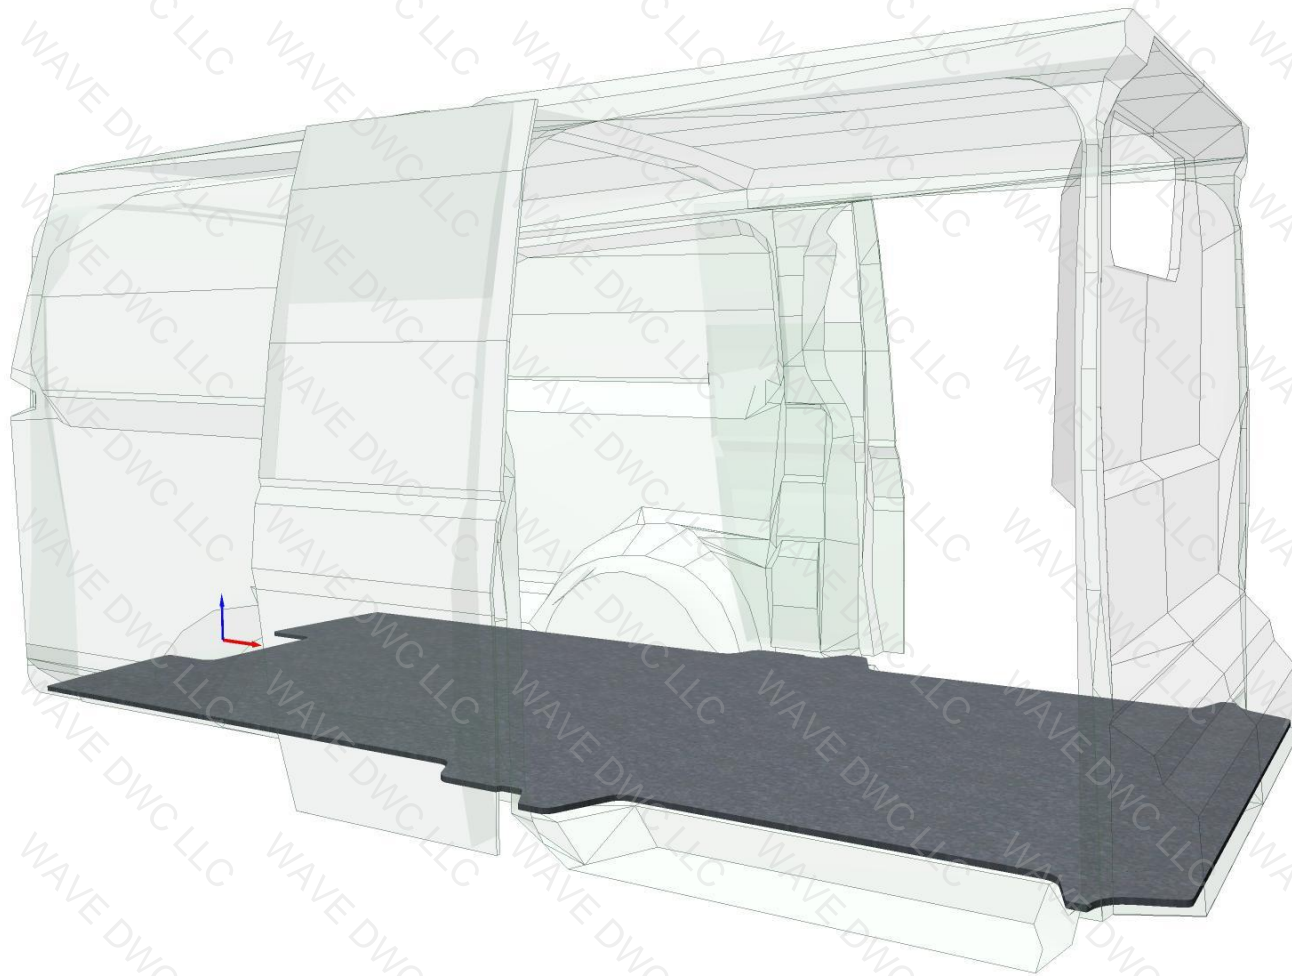

Basic-Interior

Subject to change.

bott. mastering space and time.

WAVE DWC LLC

rami@waveuae.com

Telephone +971 52 7749795

Date: 10.03.2026
Quotation N° Art No. 70099111.19M
Project: Economy Packages - Medium
Contact person: Rami Waleed
Page 10 from 12

Manufacturer: Peugeot
Model: Expert (2016-)
Drive: Front
2. battery (OEM) No
Interface: No

Sliding door: Right and Left
Rear: Rear door
Length/Height: L3 H1
Wheelbase: 3275L mm
Flooring panel: Manufacturer