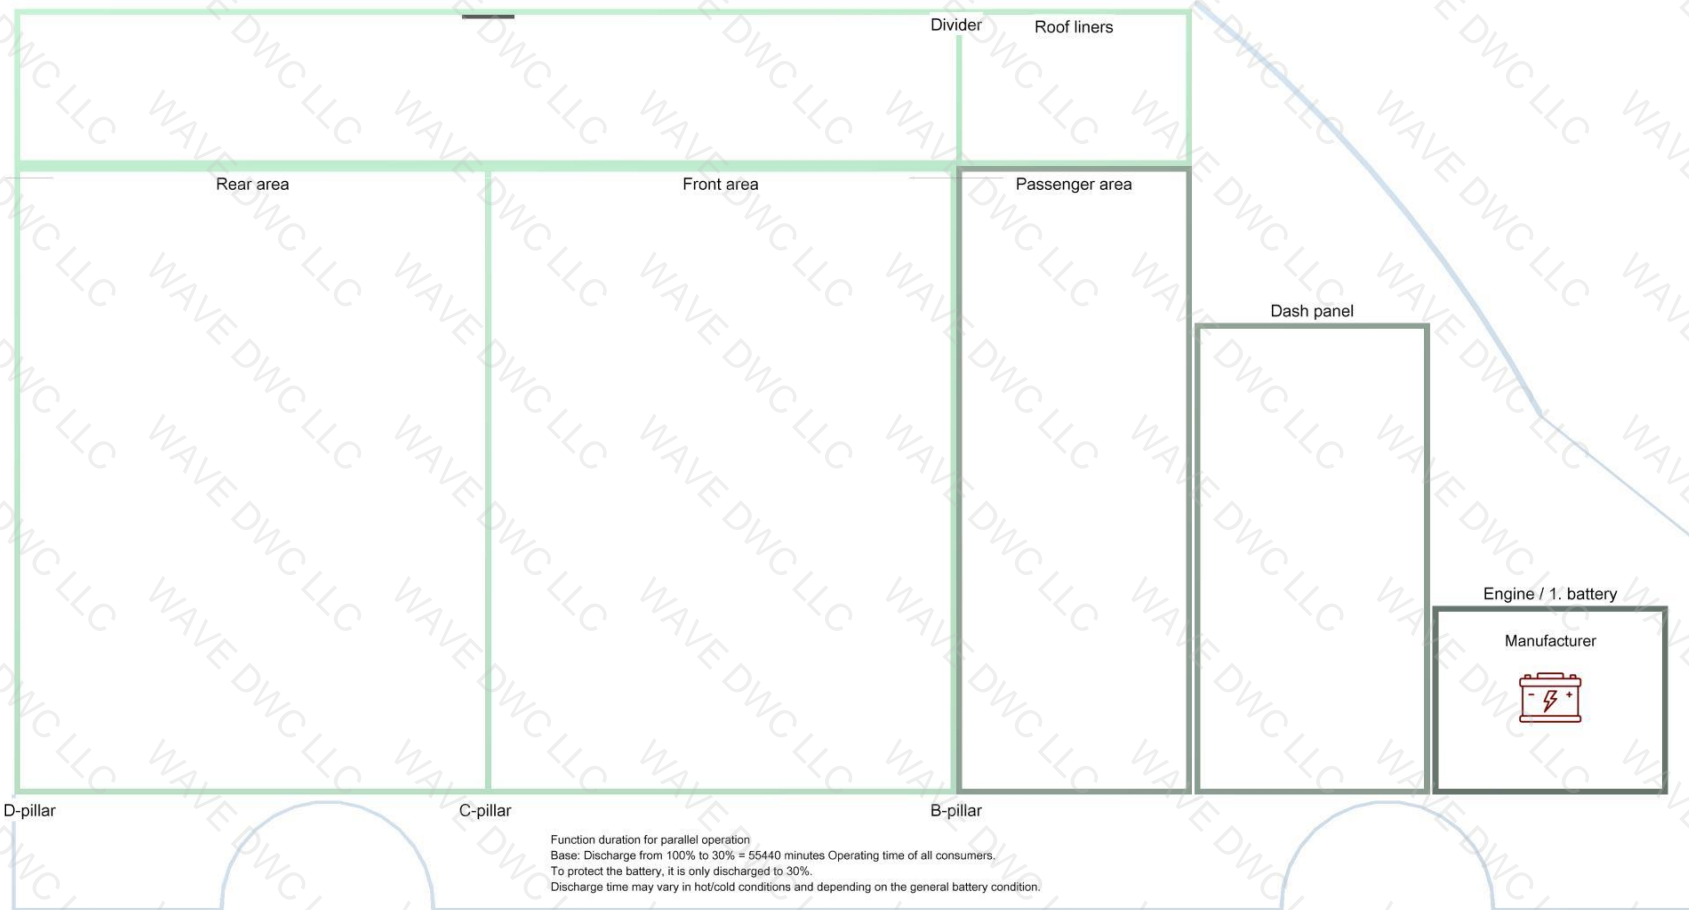

Manufacturer: Peugeot  
 Model: Expert (2016-)  
 Drive: Front  
 2. battery (OEM) No  
 Interface: No

Sliding door: Right and Left  
 Rear: Rear door  
 Length/Height: L3 H1  
 Wheelbase: 3275L mm  
 Flooring panel: Manufacturer