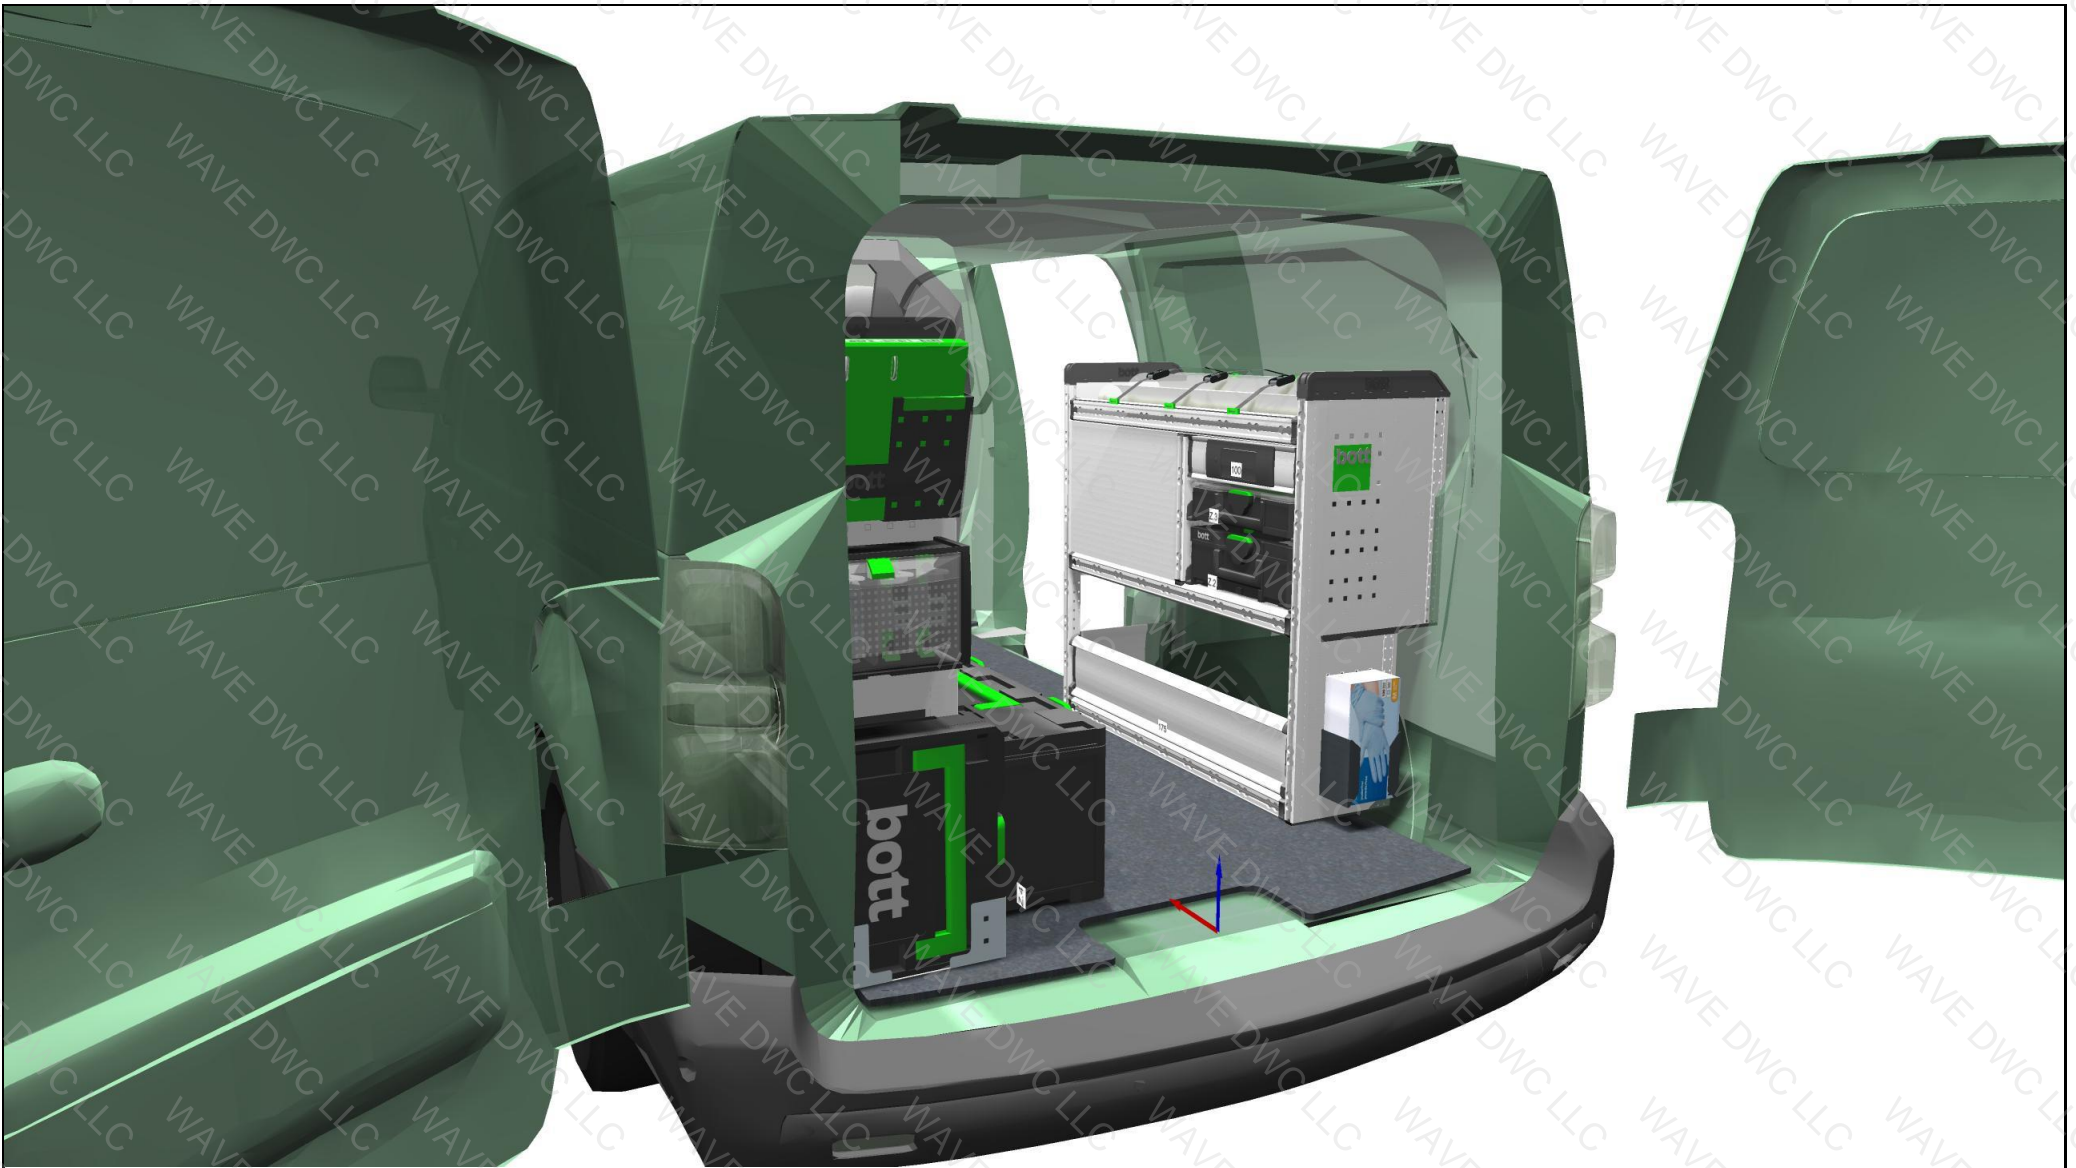

Manufacturer: Peugeot  
 Model: Expert (2016-)  
 Drive: Front  
 2. battery (OEM)  
 Interface: No

Sliding door: Right and Left  
 Rear: Rear door  
 Length/Height: L3 H1  
 Wheelbase: 3275L mm  
 Flooring panel: Manufacturer

Manufacturer: Peugeot  
 Model: Expert (2016-)  
 Drive: Front  
 2. battery (OEM)  
 No  
 No  
 Interface:

Sliding door: Right and Left  
 Rear: Rear door  
 Length/Height: L3 H1  
 Wheelbase: 3275L mm  
 Flooring panel: Manufacturer