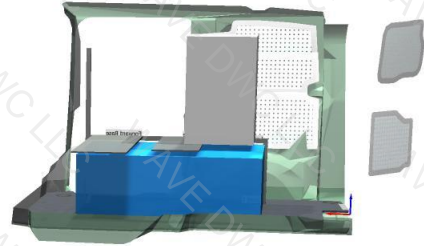

Manufacturer: Peugeot
 Model: Expert (2016-)
 Drive: Front
 2. battery (OEM)
 Interface: --

Sliding door: Right
 Rear: Rear door
 Length/Height: L1 H1
 Wheelbase: 2925 mm
 Flooring panel: bott flooring panel

Manufacturer: Peugeot
Model: Expert (2016-)
Drive: Front
2. battery (OEM)
Interface: --

Sliding door: Right
Rear: Rear door
Length/Height: L1 H1
Wheelbase: 2925 mm
Flooring panel: bott flooring panel

Right 3