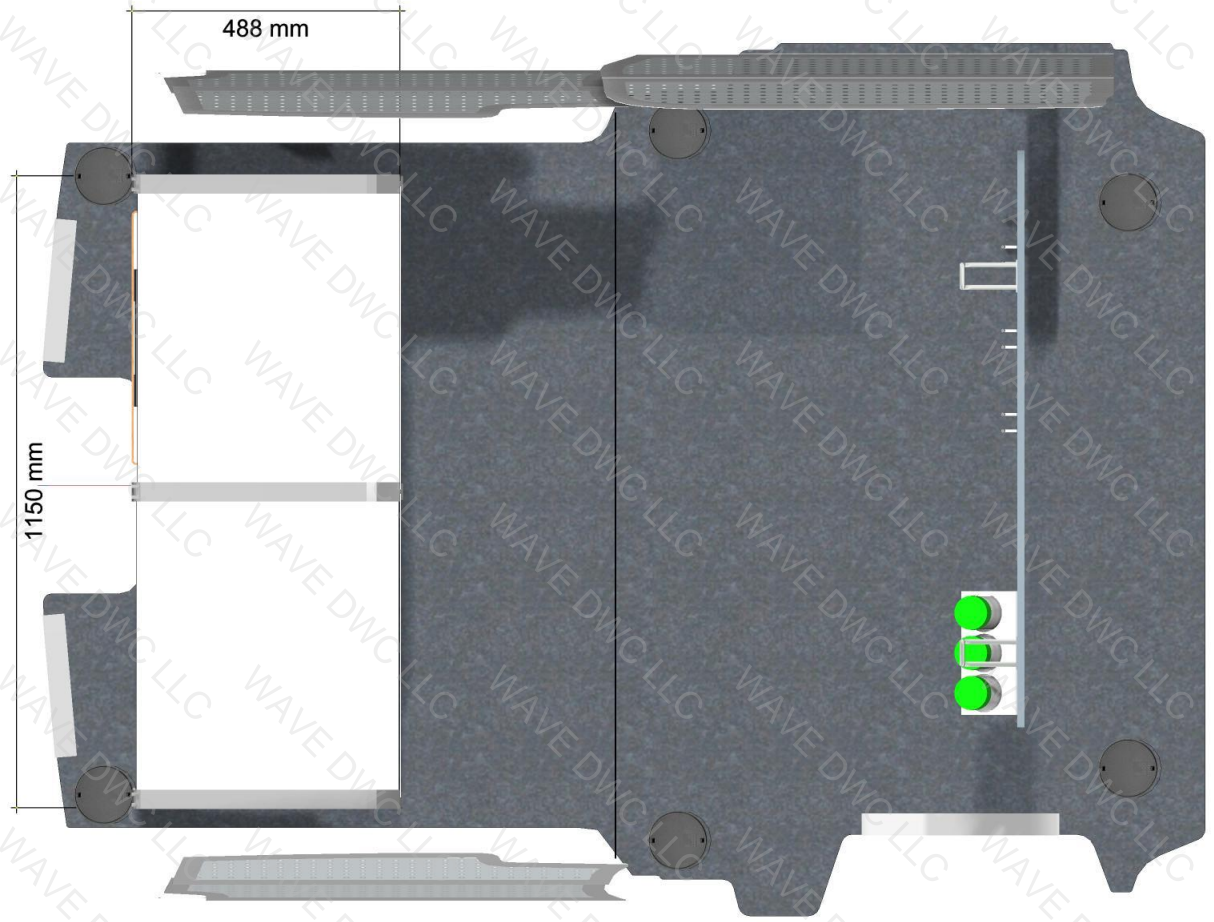

Manufacturer: Peugeot
 Model: Expert (2016-)
 Drive: Front
 2. battery (OEM)
 Interface: --

Sliding door: Right
 Rear: Rear door
 Length/Height: L1 H1
 Wheelbase: 2925 mm
 Flooring panel: bott flooring panel