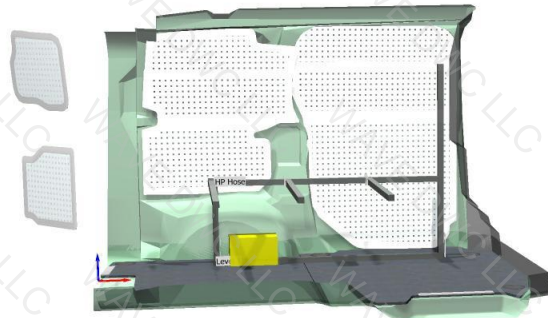

Manufacturer: Peugeot
 Model: Expert (2016-)
 Drive: Front
 2. battery (OEM)
 Interface: --

Sliding door: Right
 Rear: Rear door
 Length/Height: L1 H1
 Wheelbase: 2925 mm
 Flooring panel: bott flooring panel