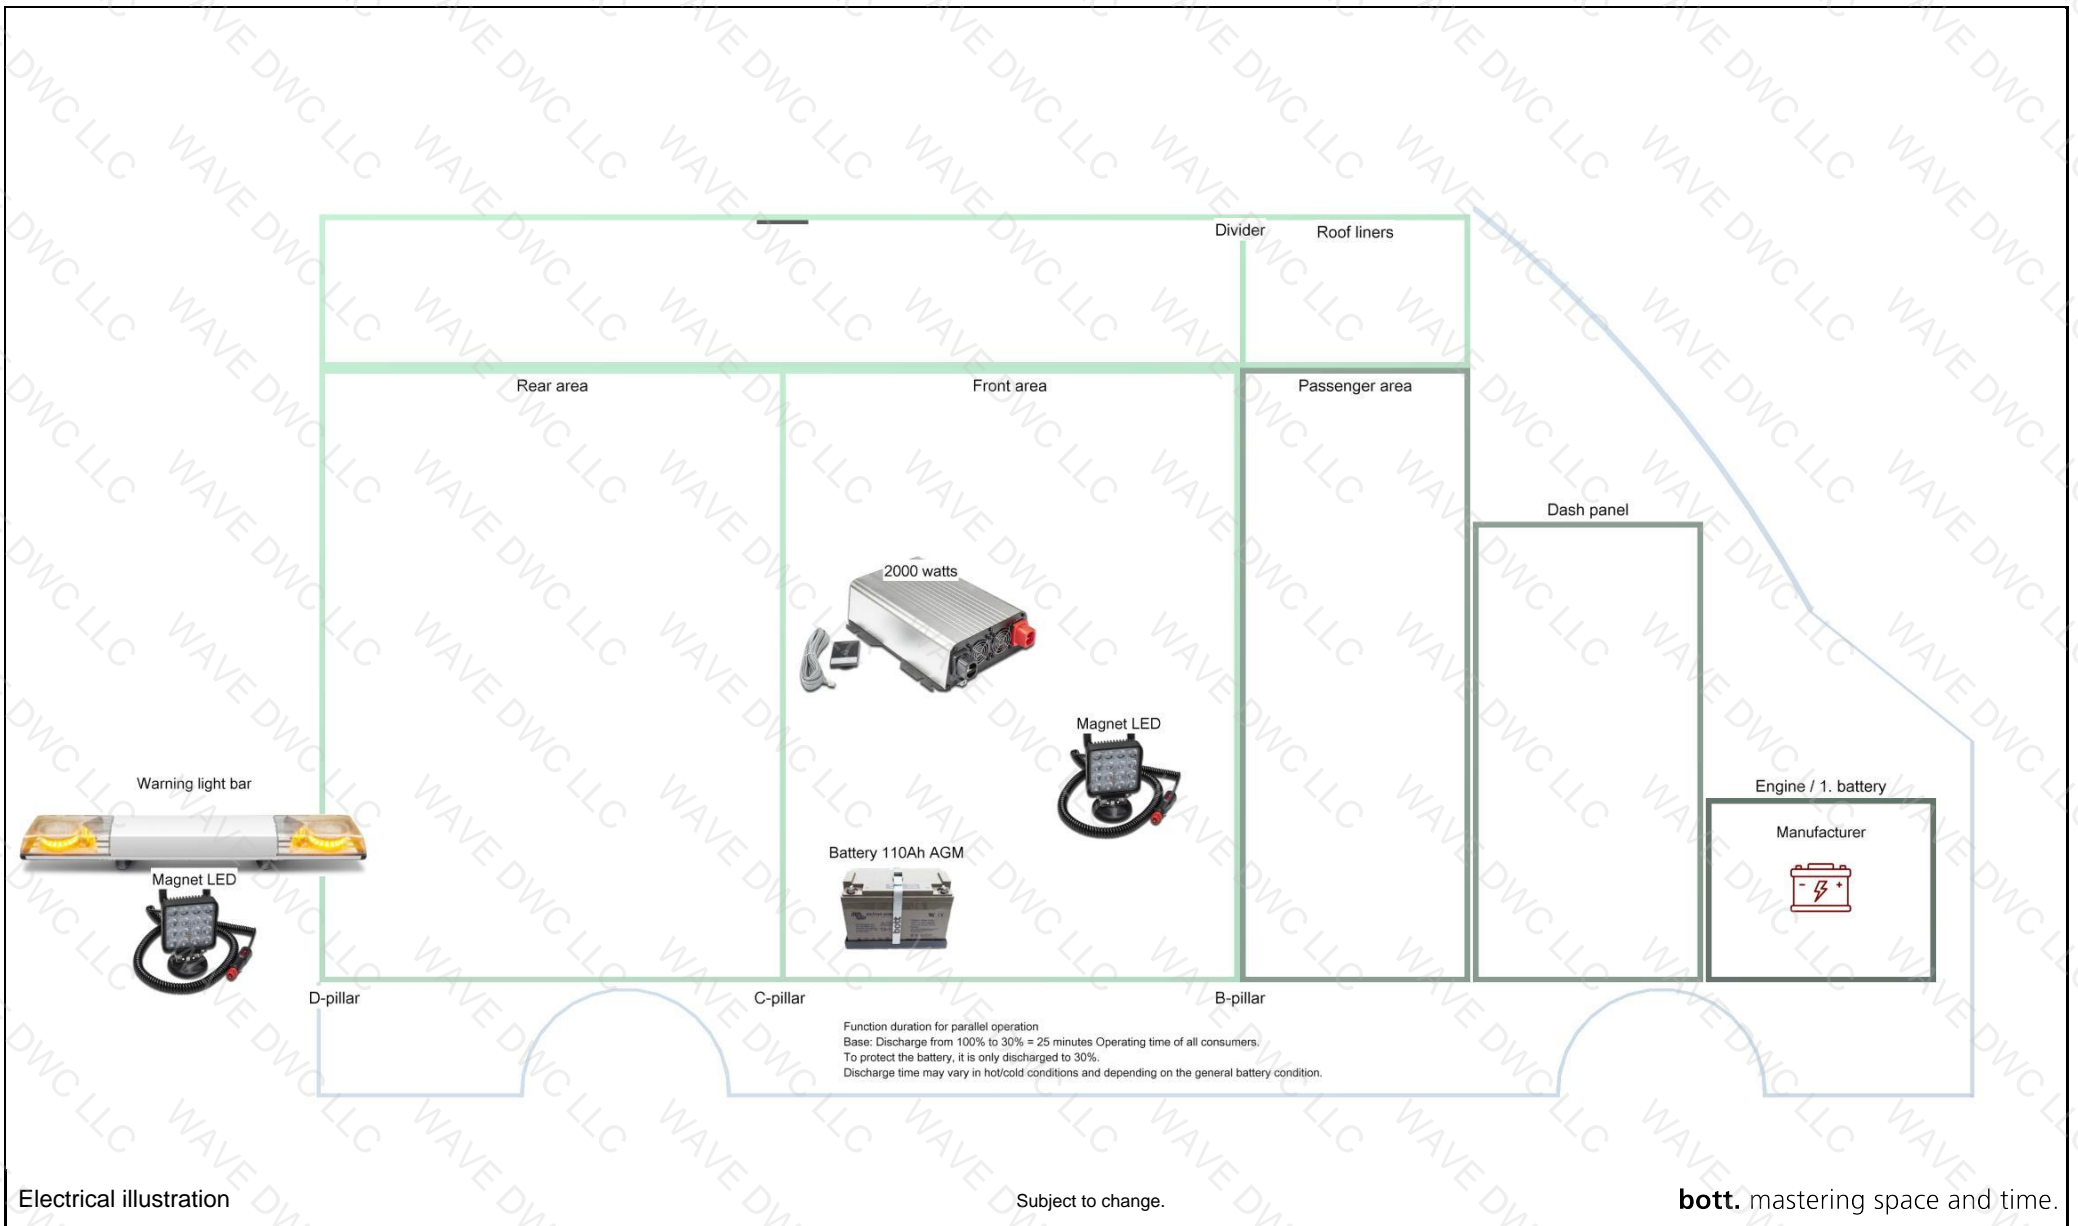

Electrical illustration

Subject to change.

bott. mastering space and time.

WAVE DWC LLC

rami@waveuae.com
Telephone +971 52 7749795

Date: 10.03.2026
Quotation N° Art No: 45003
Project: Car Inspection & Registration
Contact person: Rami Waleed
Page 9 from 10

Manufacturer: Peugeot
Model: Partner (2018-)
Drive: Front
2. battery (OEM)
Interface: No

Sliding door: Right
Rear: Rear door
Length/Height: L2 H1
Wheelbase: 2975 mm
Flooring panel: bott flooring panel