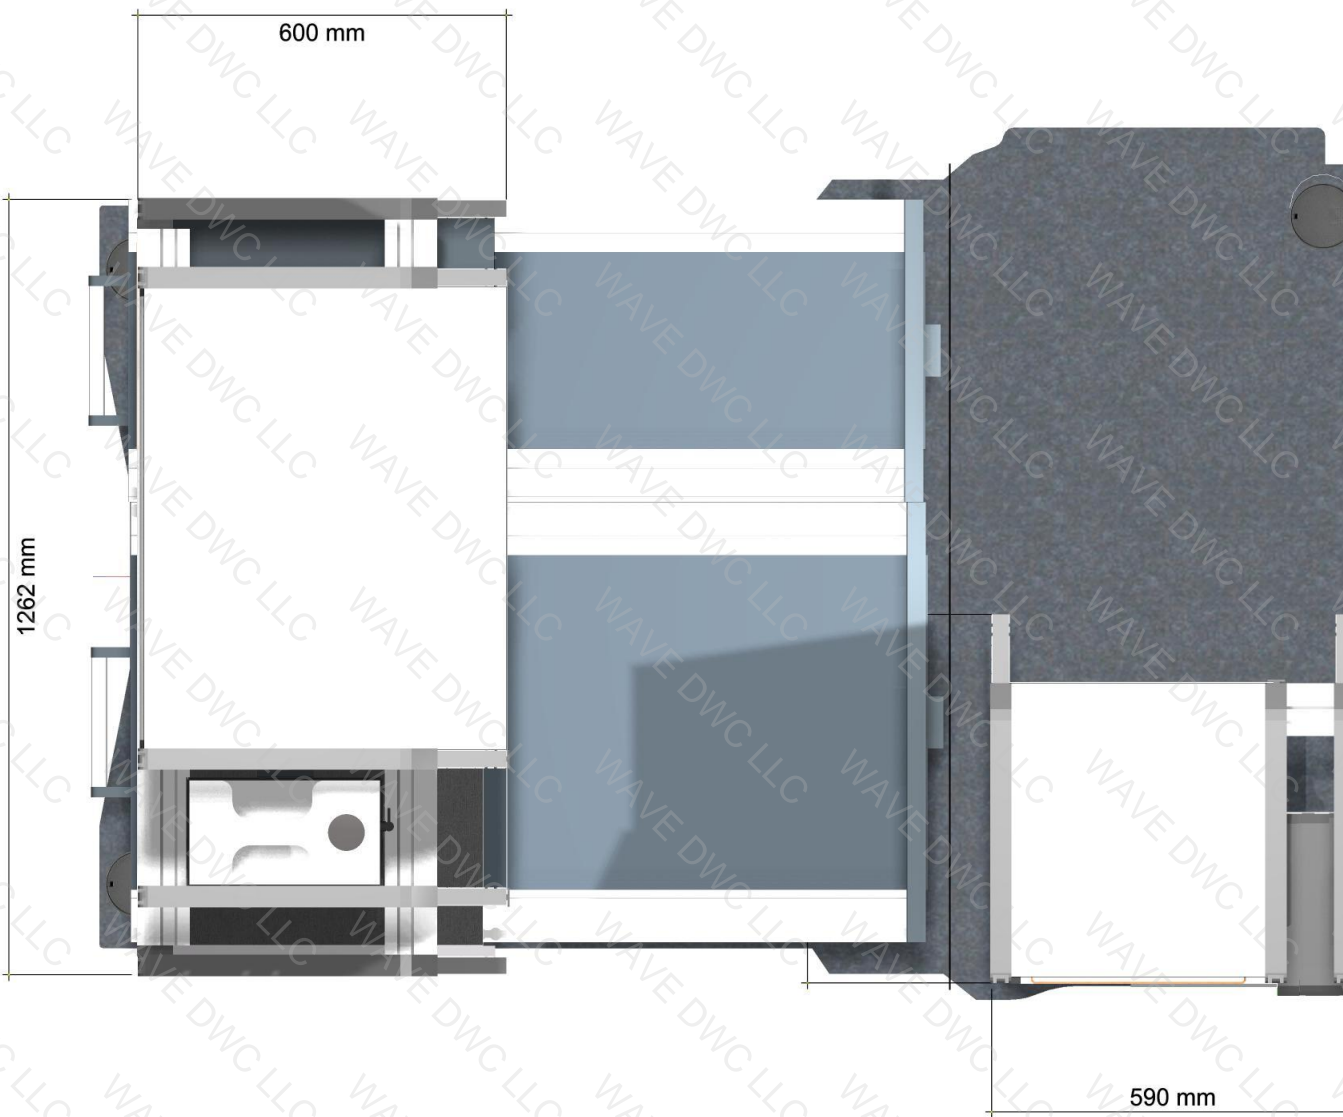

Manufacturer: Peugeot
 Model: Partner (2018-)
 Drive: Front
 2. battery (OEM)
 Interface: No

Sliding door: Right
 Rear: Rear door
 Length/Height: L2 H1
 Wheelbase: 2975 mm
 Flooring panel: bott flooring panel

Manufacturer: Peugeot
 Model: Partner (2018-)
 Drive: Front
 2. battery (OEM) No
 Interface: No

Sliding door: Right
 Rear: Rear door
 Length/Height: L2 H1
 Wheelbase: 2975 mm
 Flooring panel: bott flooring panel