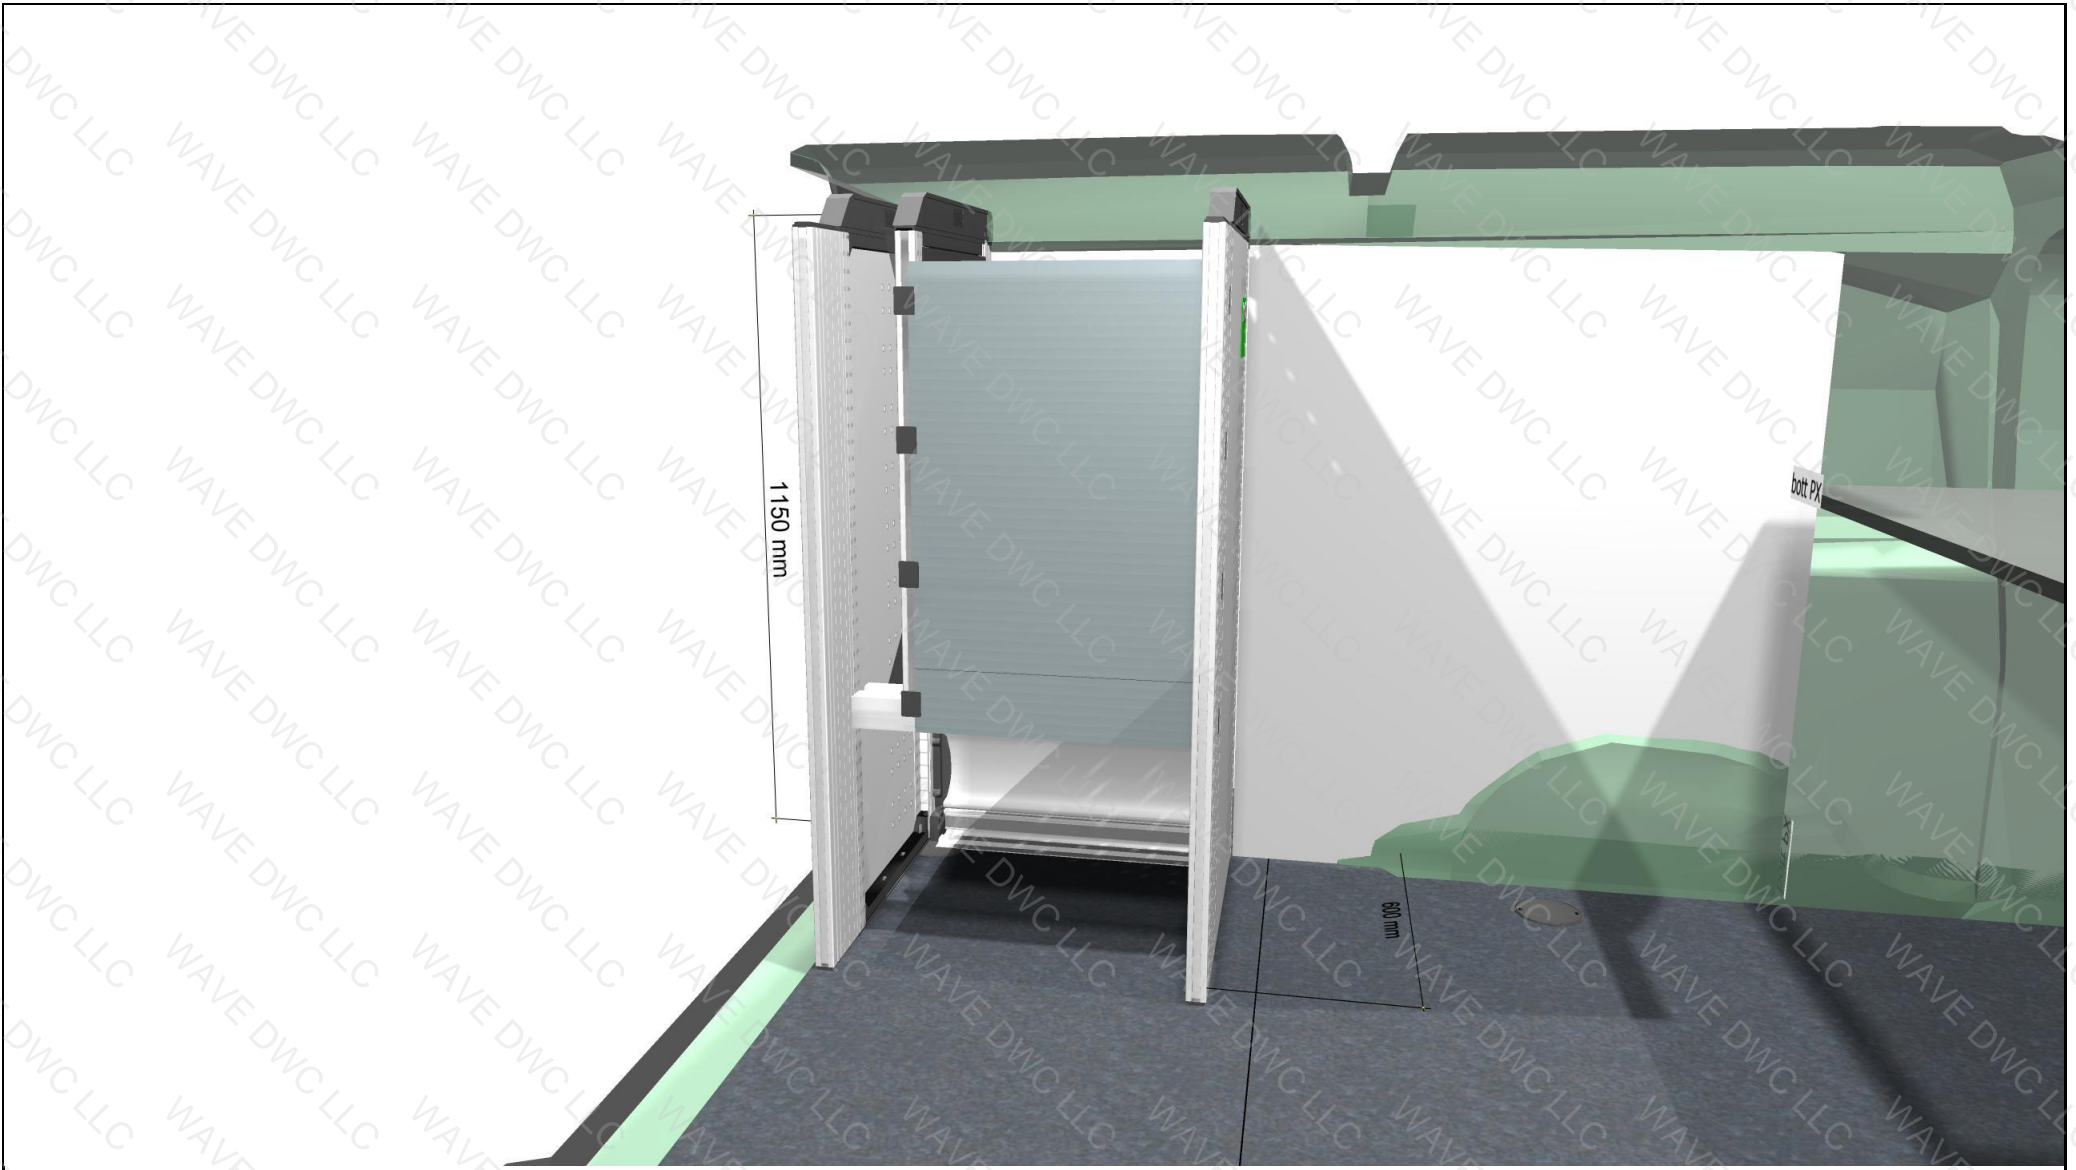

Manufacturer: Peugeot
 Model: Partner (2018-)
 Drive: Front
 2. battery (OEM)
 Interface: No

Sliding door: Right
 Rear: Rear door
 Length/Height: L2 H1
 Wheelbase: 2975 mm
 Flooring panel: bott flooring panel