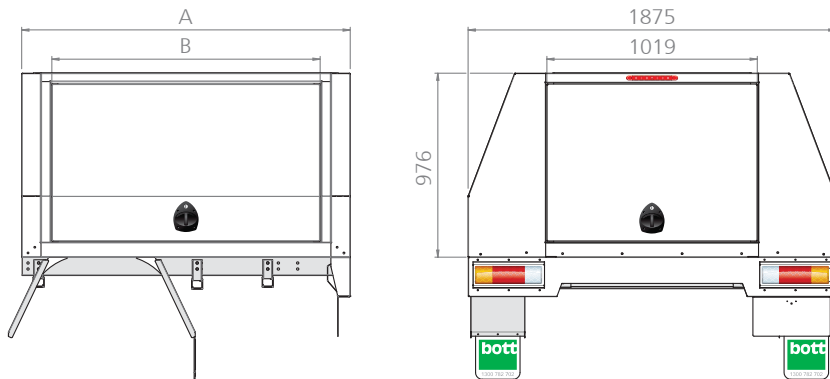

1300 782 702 | www.bott-group.com.au

bott service canopy

Toyota HiLux

Cabin Size	A	B	Weight (kg)
Dual Cab	1700	1318	210
Super Cab	2100	1718	240
Single Cab	2400	2100	270

All measurements in mm

Service Canopies